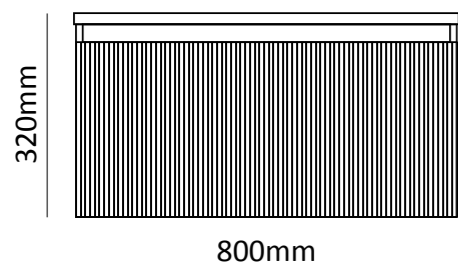

**SINGLE | 800mm x 510mm x 620mm**

**DOUBLE | 1450mm x 550mm x 612mm**

MVG1615  
FABULOUS SMALL WHITE MATT

MVG1616  
FABULOUS SMALL SOFT GREY

MVG1617  
FABULOUS SMALL SOFT BROWN

- Solid Surface Composition
- Easy clean up and maintenance free
- Main cabinet with one soft close drawer