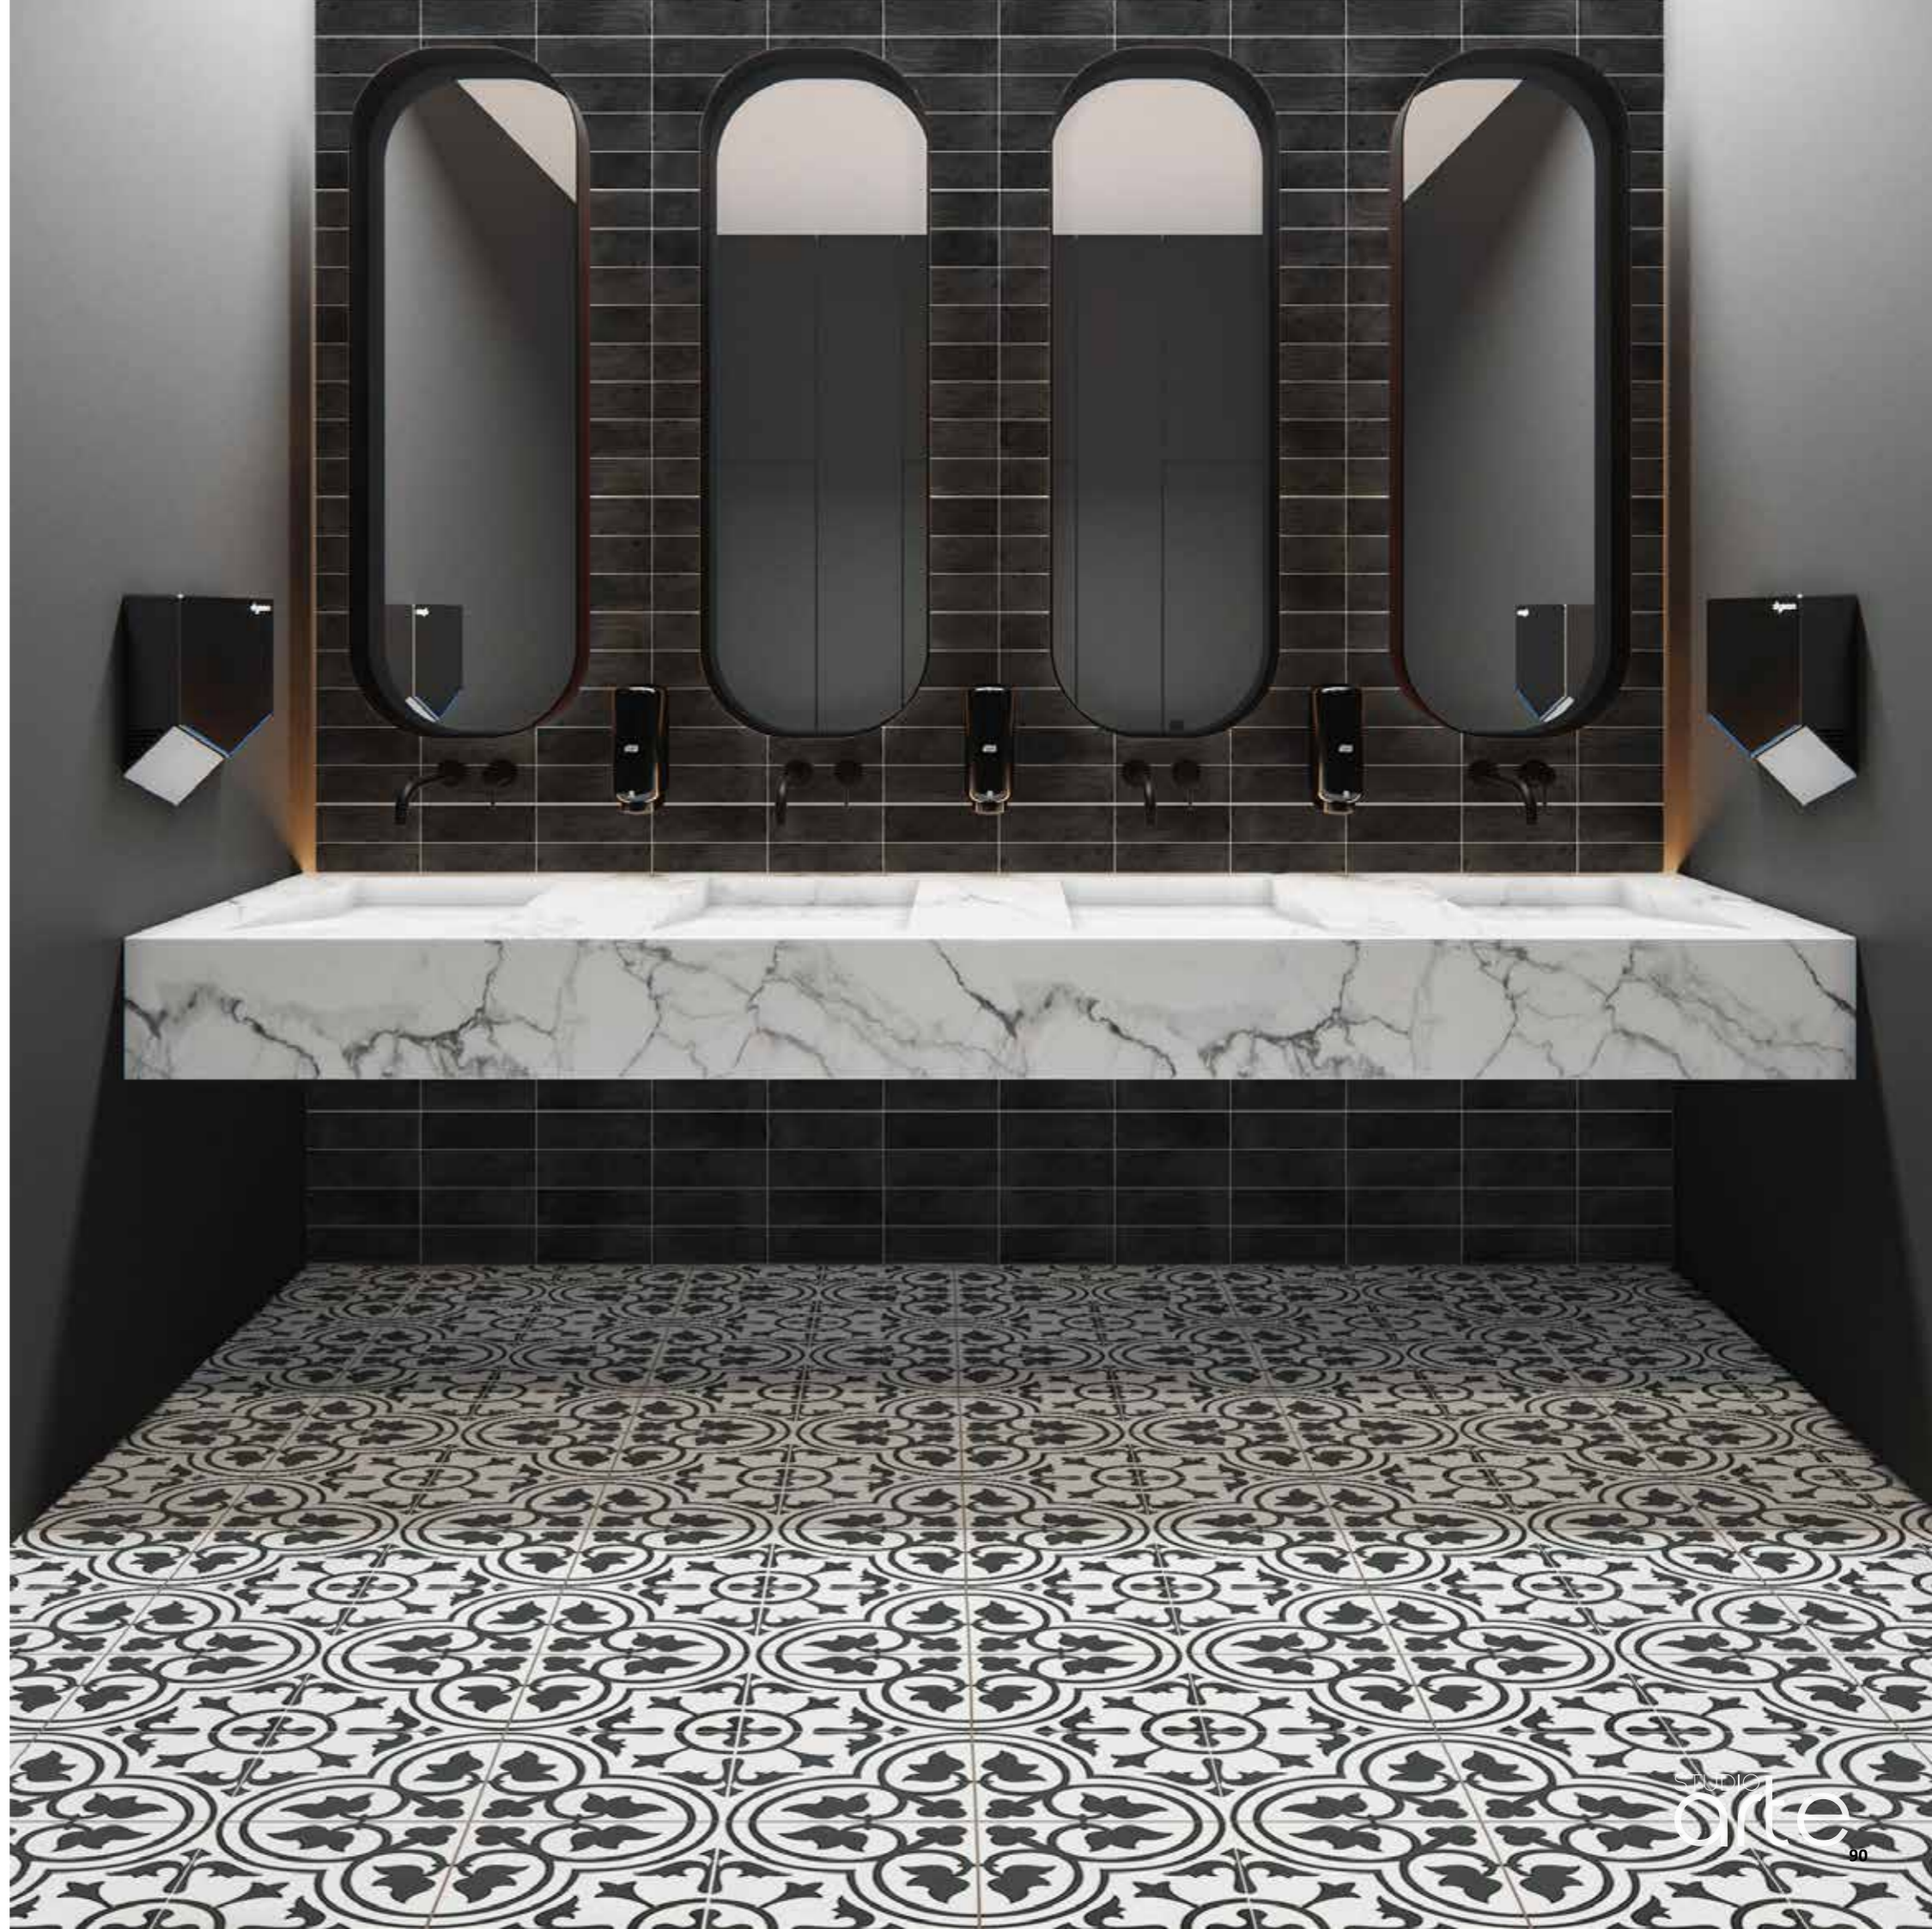

Matt  
450x450

USES: Wall | Floor | Indoor | Outdoor | Wet Area

MVG1290  
DOVER BLACK

450mm x 450mm x 9mm | 6 tiles/box | 1,22m<sup>2</sup>/box  
Porcelain - Shade V1

Matt  
450x450

USES: Wall | Floor | Indoor | Outdoor | Wet Area