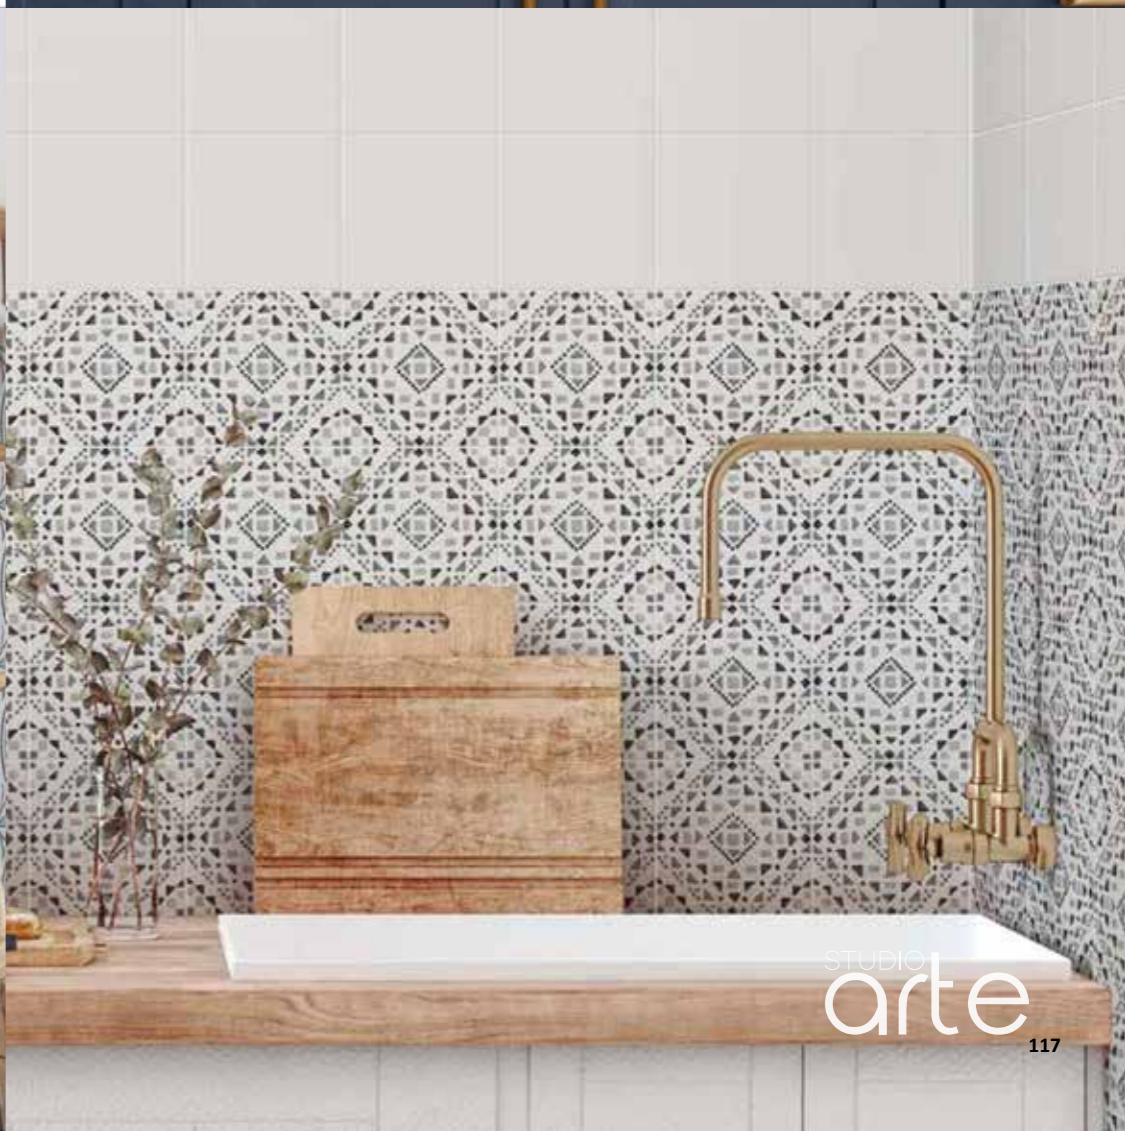

150mm x 150mm x 8mm | 44 tiles/box | 0,95m²/box
Porcelain - Shade V2

Matt
150x150

USES: Wall | Floor | Indoor | Outdoor | Wet Area