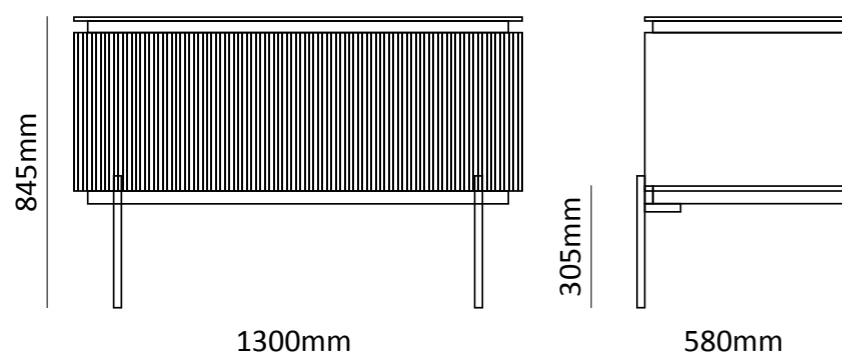

MVG1718
CROCKY DOUBLE WHITE

- Waterproof MDF Material
- Sinter stone basin, easy clean up and maintenance free
- Main cabinet with two cabinet doors with soft close hinges
- 45° concealed handle

SIZE | 1300mm x 580mm x 845mm