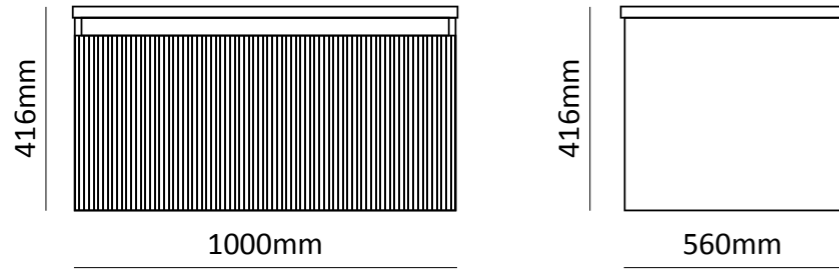

MVG1716  
ROUGE SINGLE

- Waterproof MDF Material
- Ceramic basin, easy clean up and maintenance free
- Main cabinet with two soft-close cabinet drawers
- 45° concealed handle

SIZE | 800mm x 510mm x 750mm

MVG1613  
VOGUE BLUSH

- Marble top
- Ceramic basin, easy clean up and maintenance free
- Main cabinet with one soft close drawer
- 45° concealed handle
- Concealed LED sensor light above drawer

SIZE | 1000mm x 416mm x 560mm