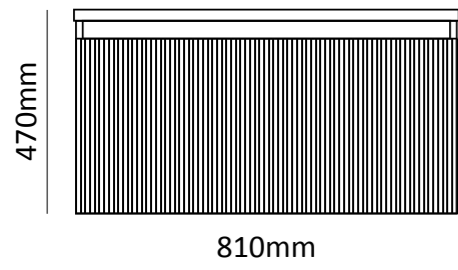

SIZE | 470mm x 610mm x 520mm

MVG1467  
DELICIOUS WHITE

MVG1468  
DELICIOUS GREY

MVG1469  
DELICIOUS JADE GREEN

MVG1470  
DELICIOUS NIGHT BLUE

- Waterproof MDF Material
- Ceramic basin, easy clean up and maintenance free
- Main cabinet with one soft close drawer
- 45° concealed handle