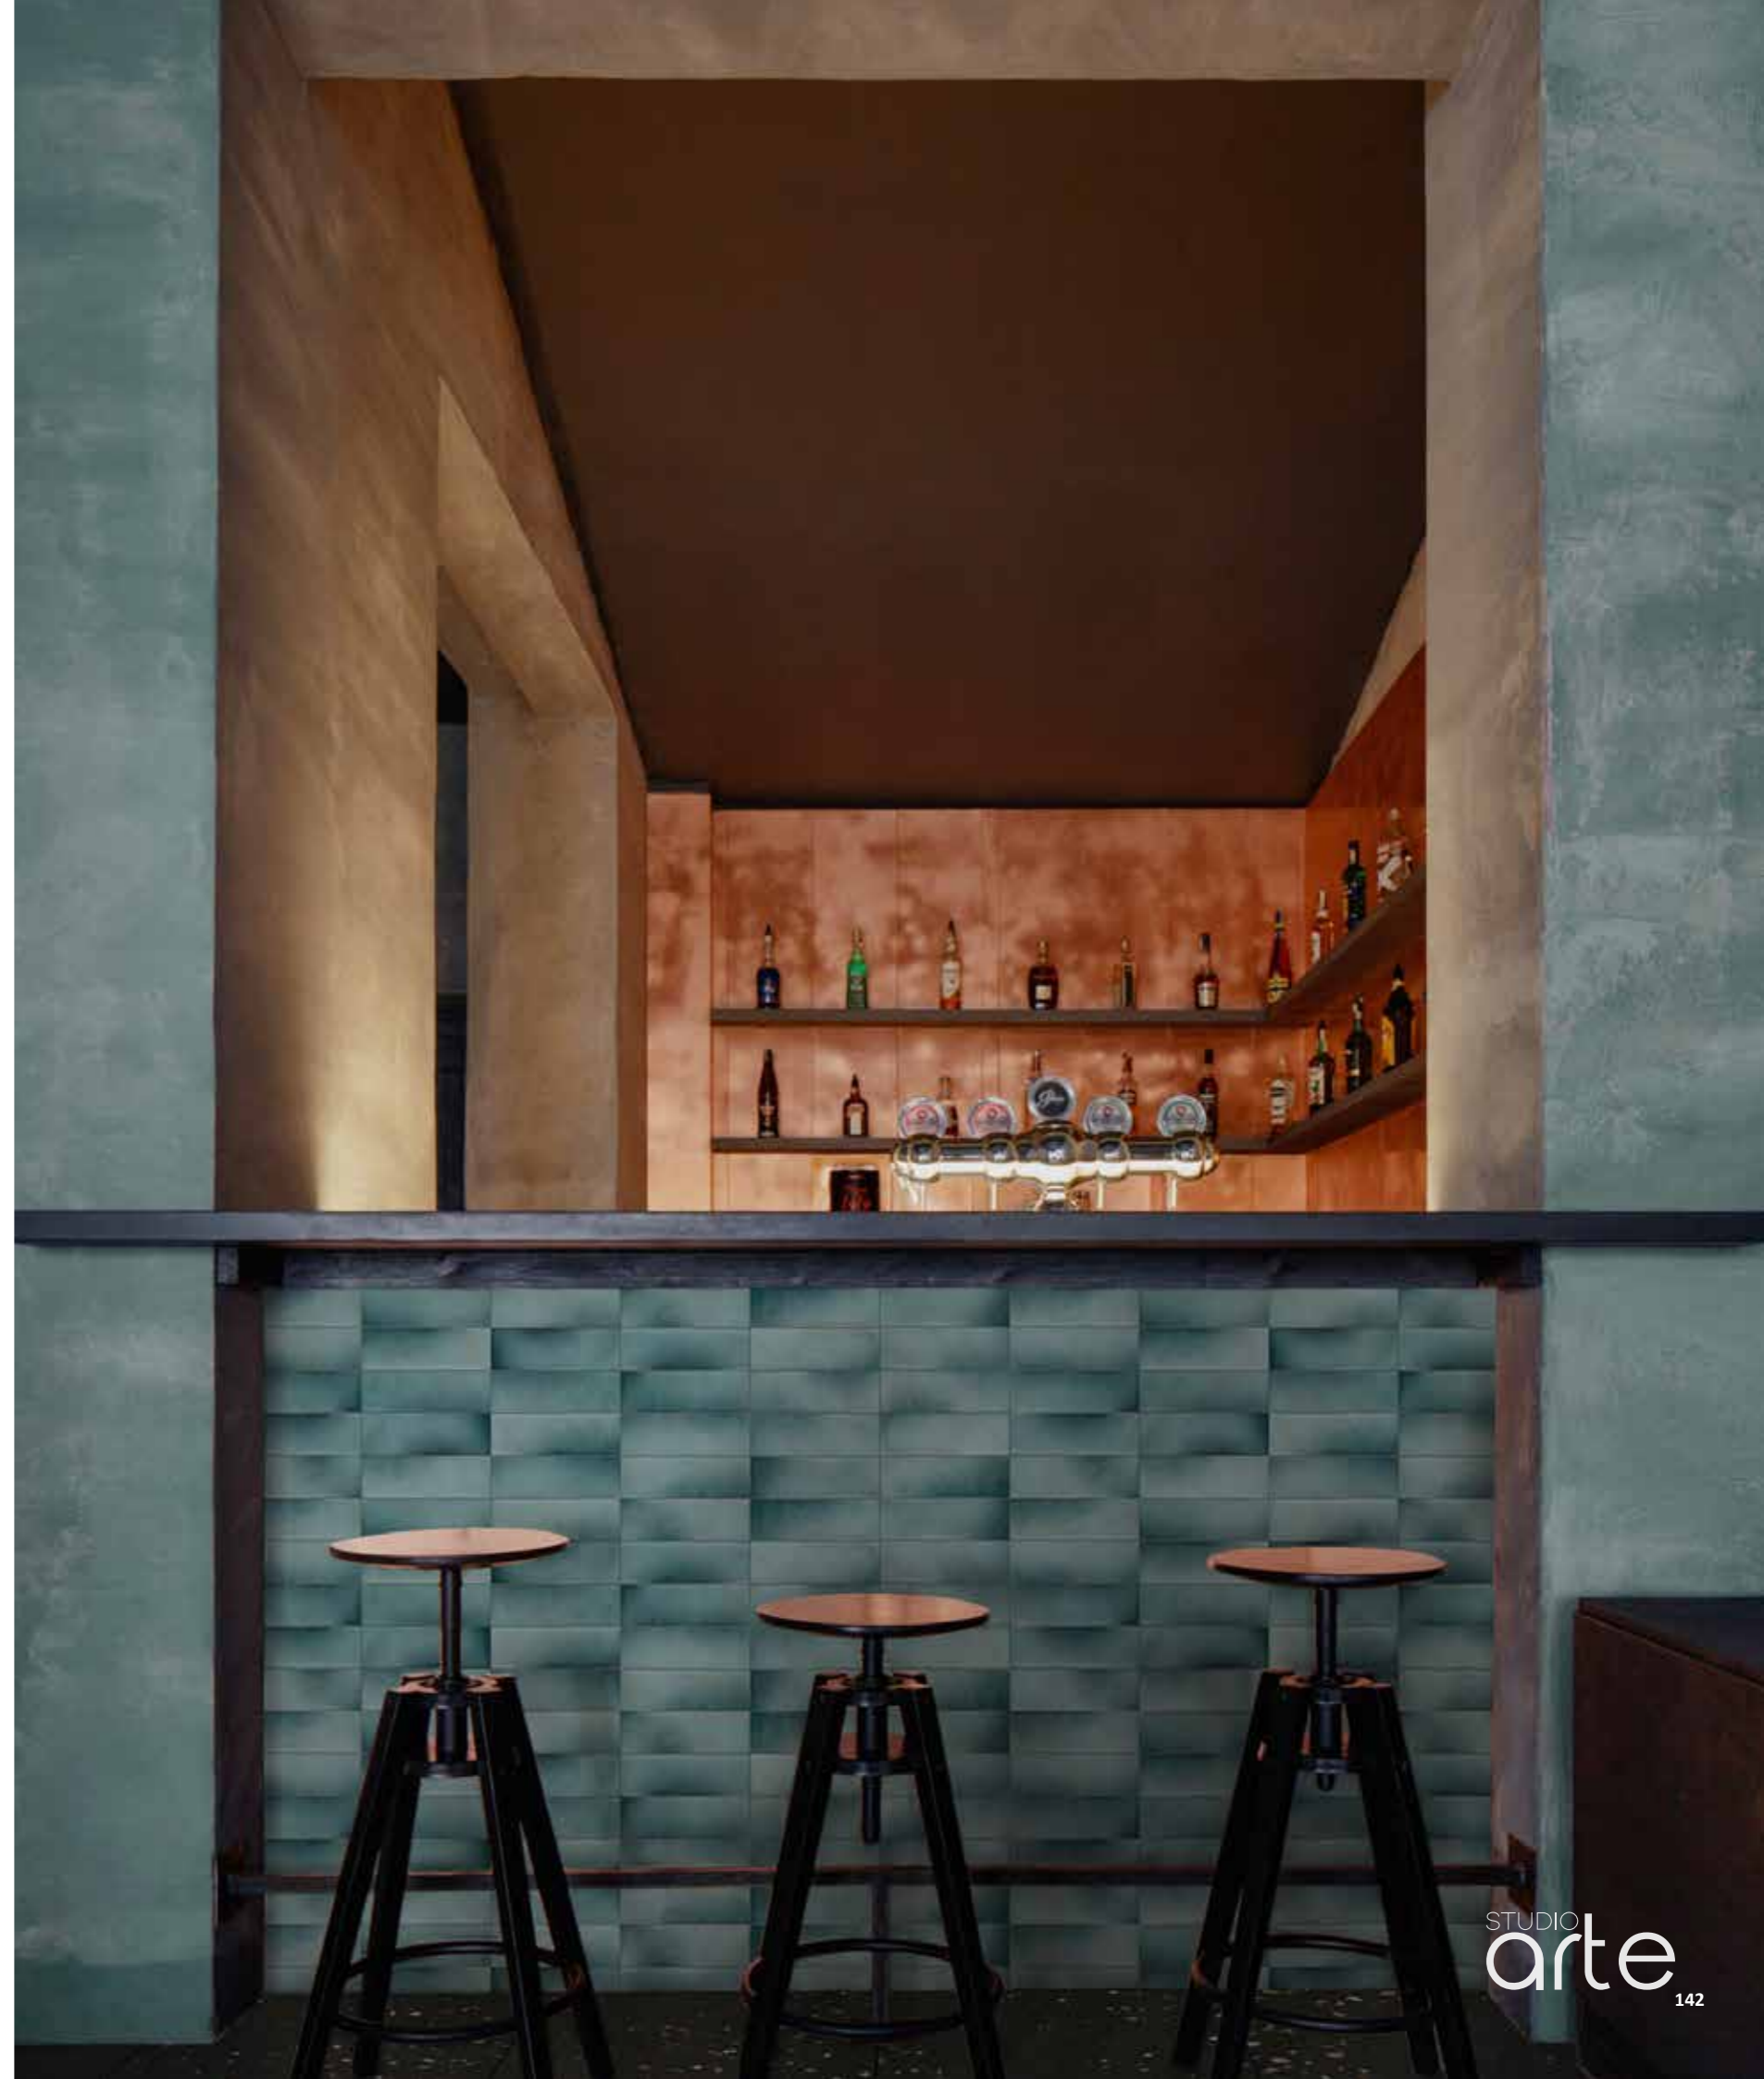

75mm x 230mm x 7mm | 36 tiles/box | 0,63m²/box
Ceramic - **Shade V3**

Gloss
75x230

USES: Wall | Indoor | Wet Area