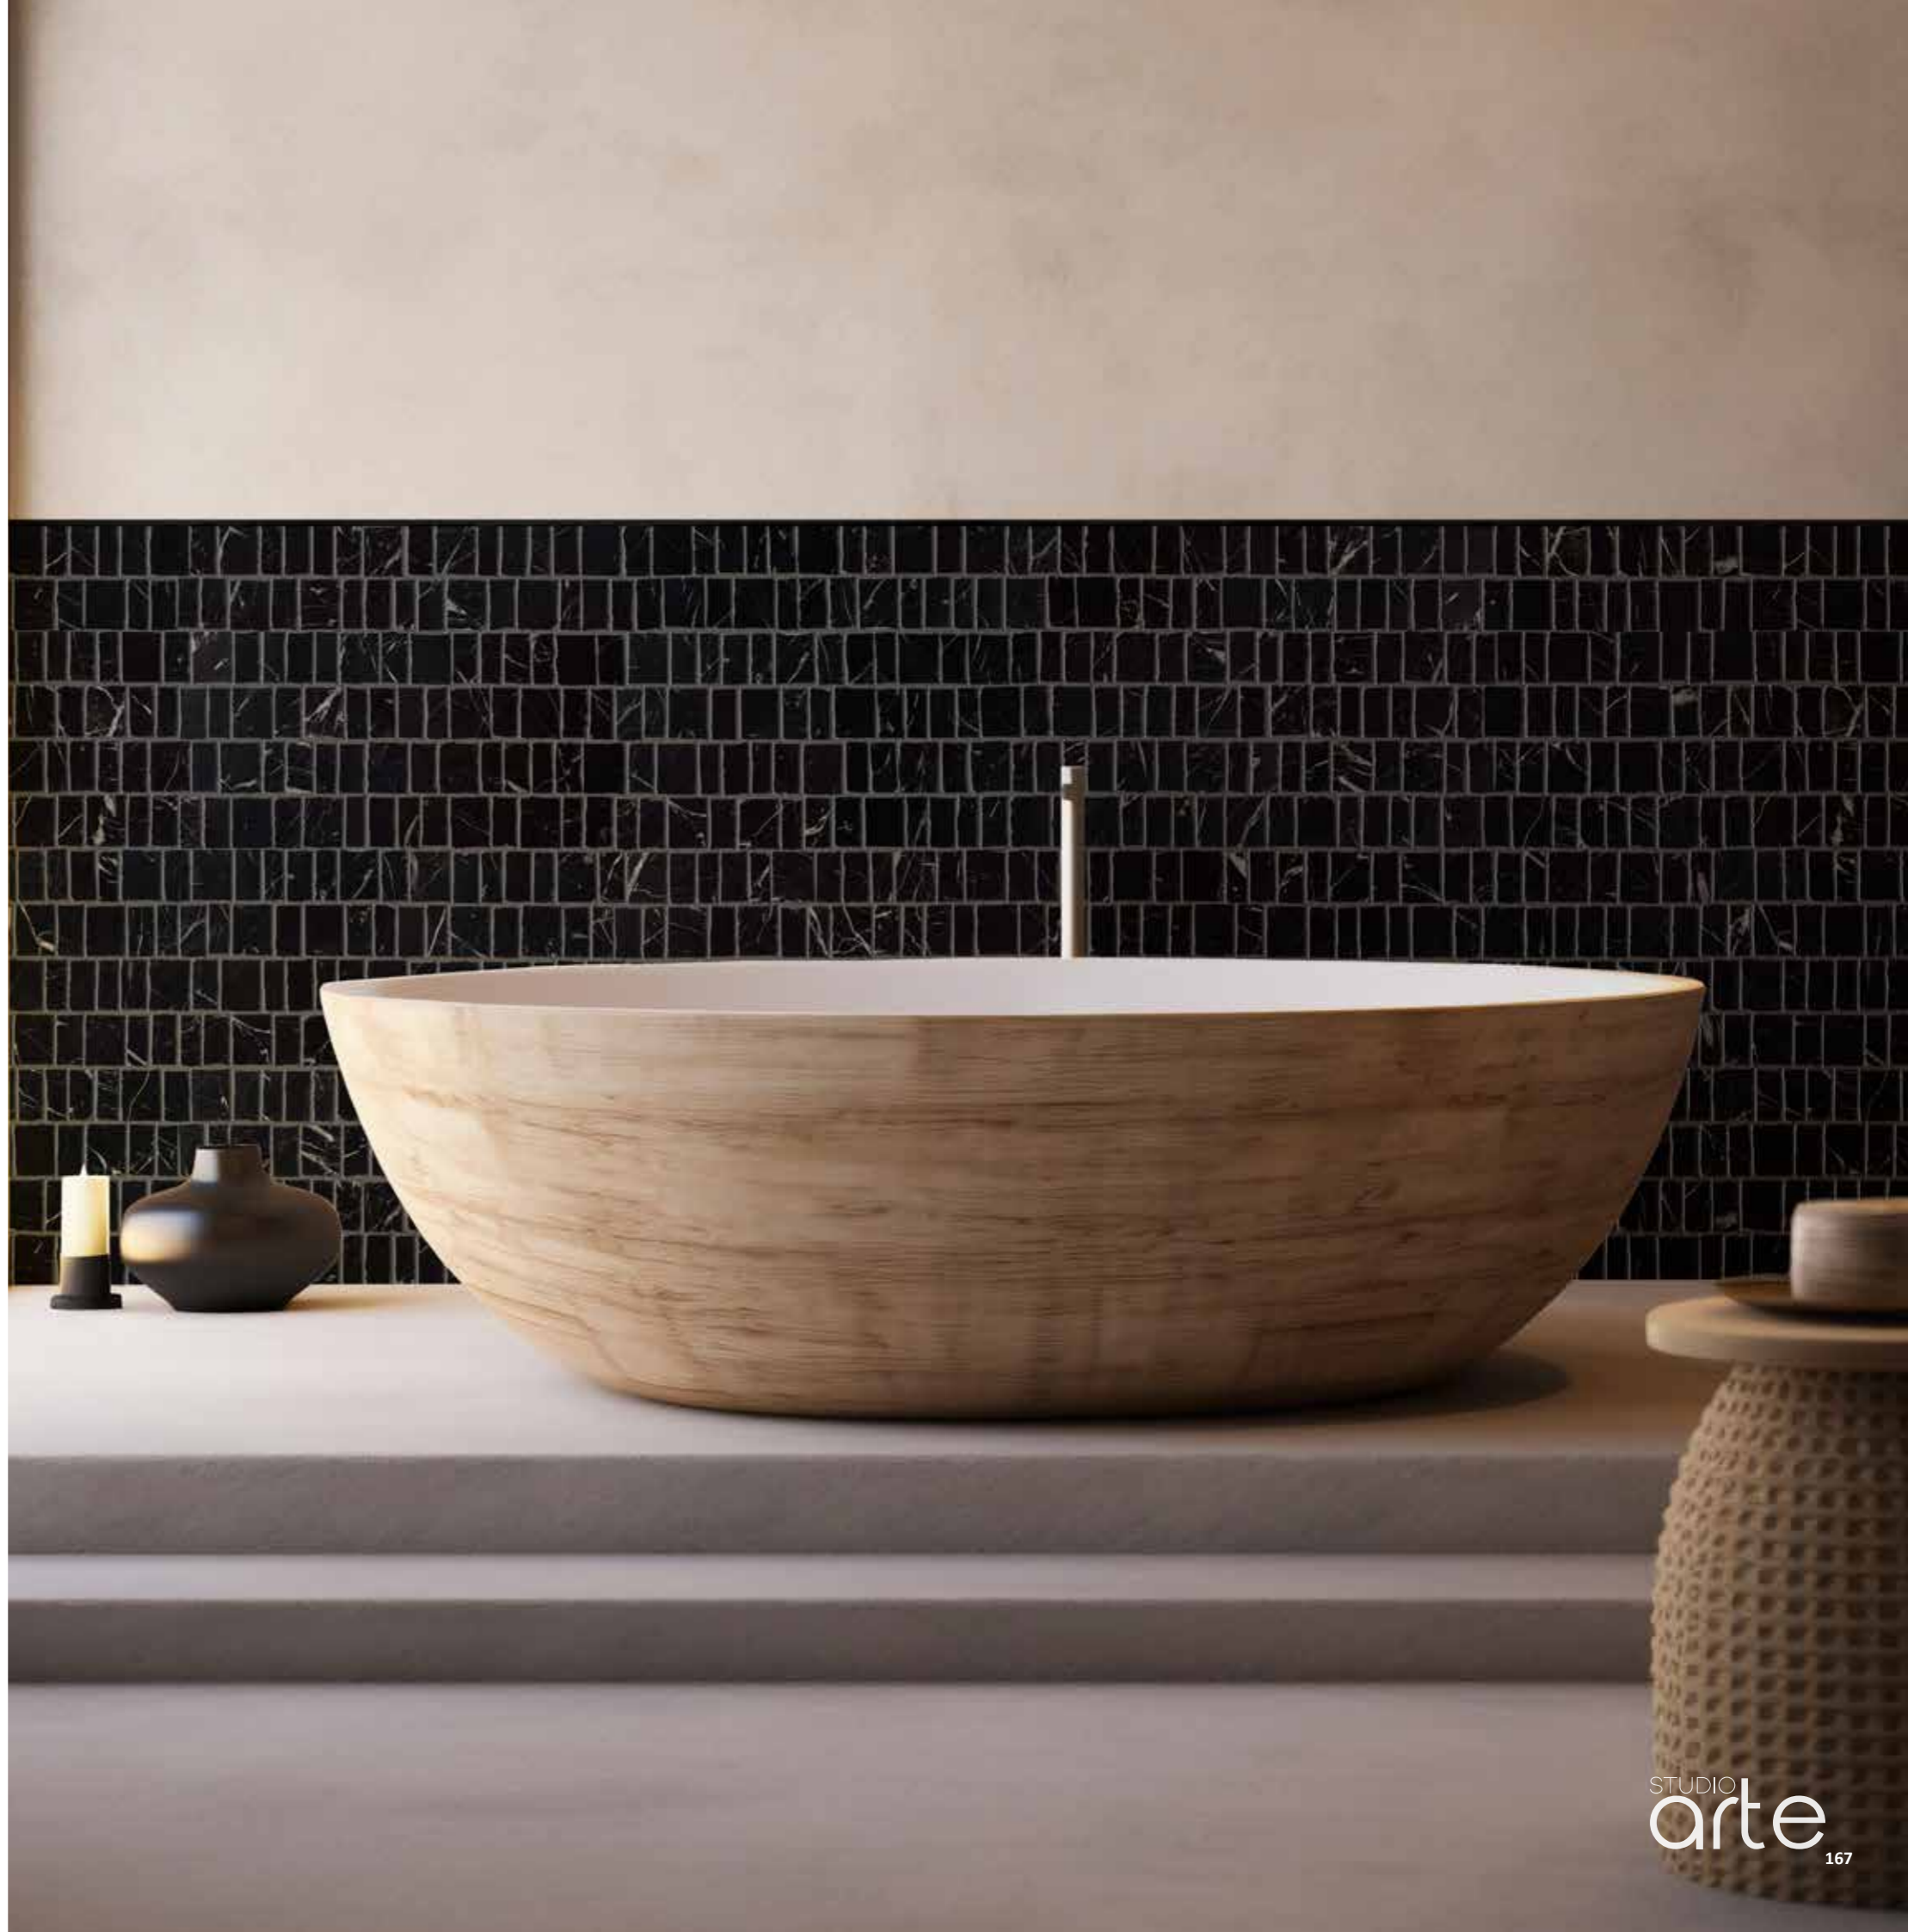

300mm x 300mm | 11 Sheets/box | 0,99m<sup>2</sup>/box  
Marble - Shade V2 | Natural

**MVG1640**  
**SALT ROCK MARQUINA BARS**

286mm x 290mm | 11 Sheets/box | 0,912m<sup>2</sup>/box  
Marble - Shade V2 | Natural

**MVG1641**  
**SALT ROCK MARQUINA STRIPE**

305mm x 305mm | 7 Sheets/box | 0,65m<sup>2</sup>/box  
Marble - Shade V2 | Natural

USES: Wall | Floor | Indoor | Outdoor | Wet Area

**MVG1642**  
**SALT ROCK MUSK BITS**