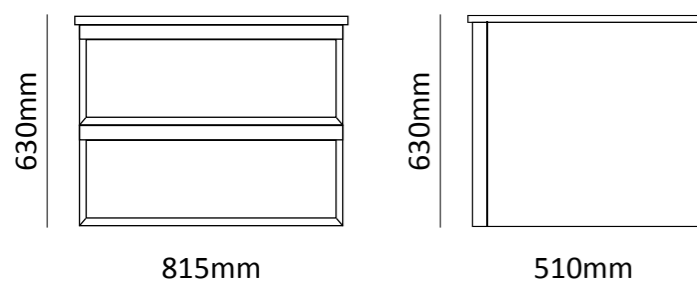

SIZE | 1800mm x 580mm x 845mm

MVG1712  
FRAME SINGLE

MVG1713  
FRAME DOUBLE

- Waterproof MDF Material
- Ceramic basin, easy clean up and maintenance free
- Main cabinet with soft-close drawers
- Concealed handle