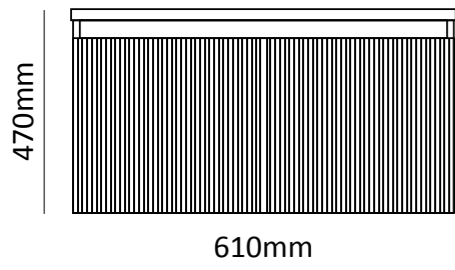

MVG1467
DELICIOUS WHITE

- Waterproof MDF Material
- Ceramic basin, easy clean up and maintenance free
- Main cabinet with two cabinet doors with soft close hinges
- 45° concealed handle

SIZE | 470mm x 610mm x 520mm