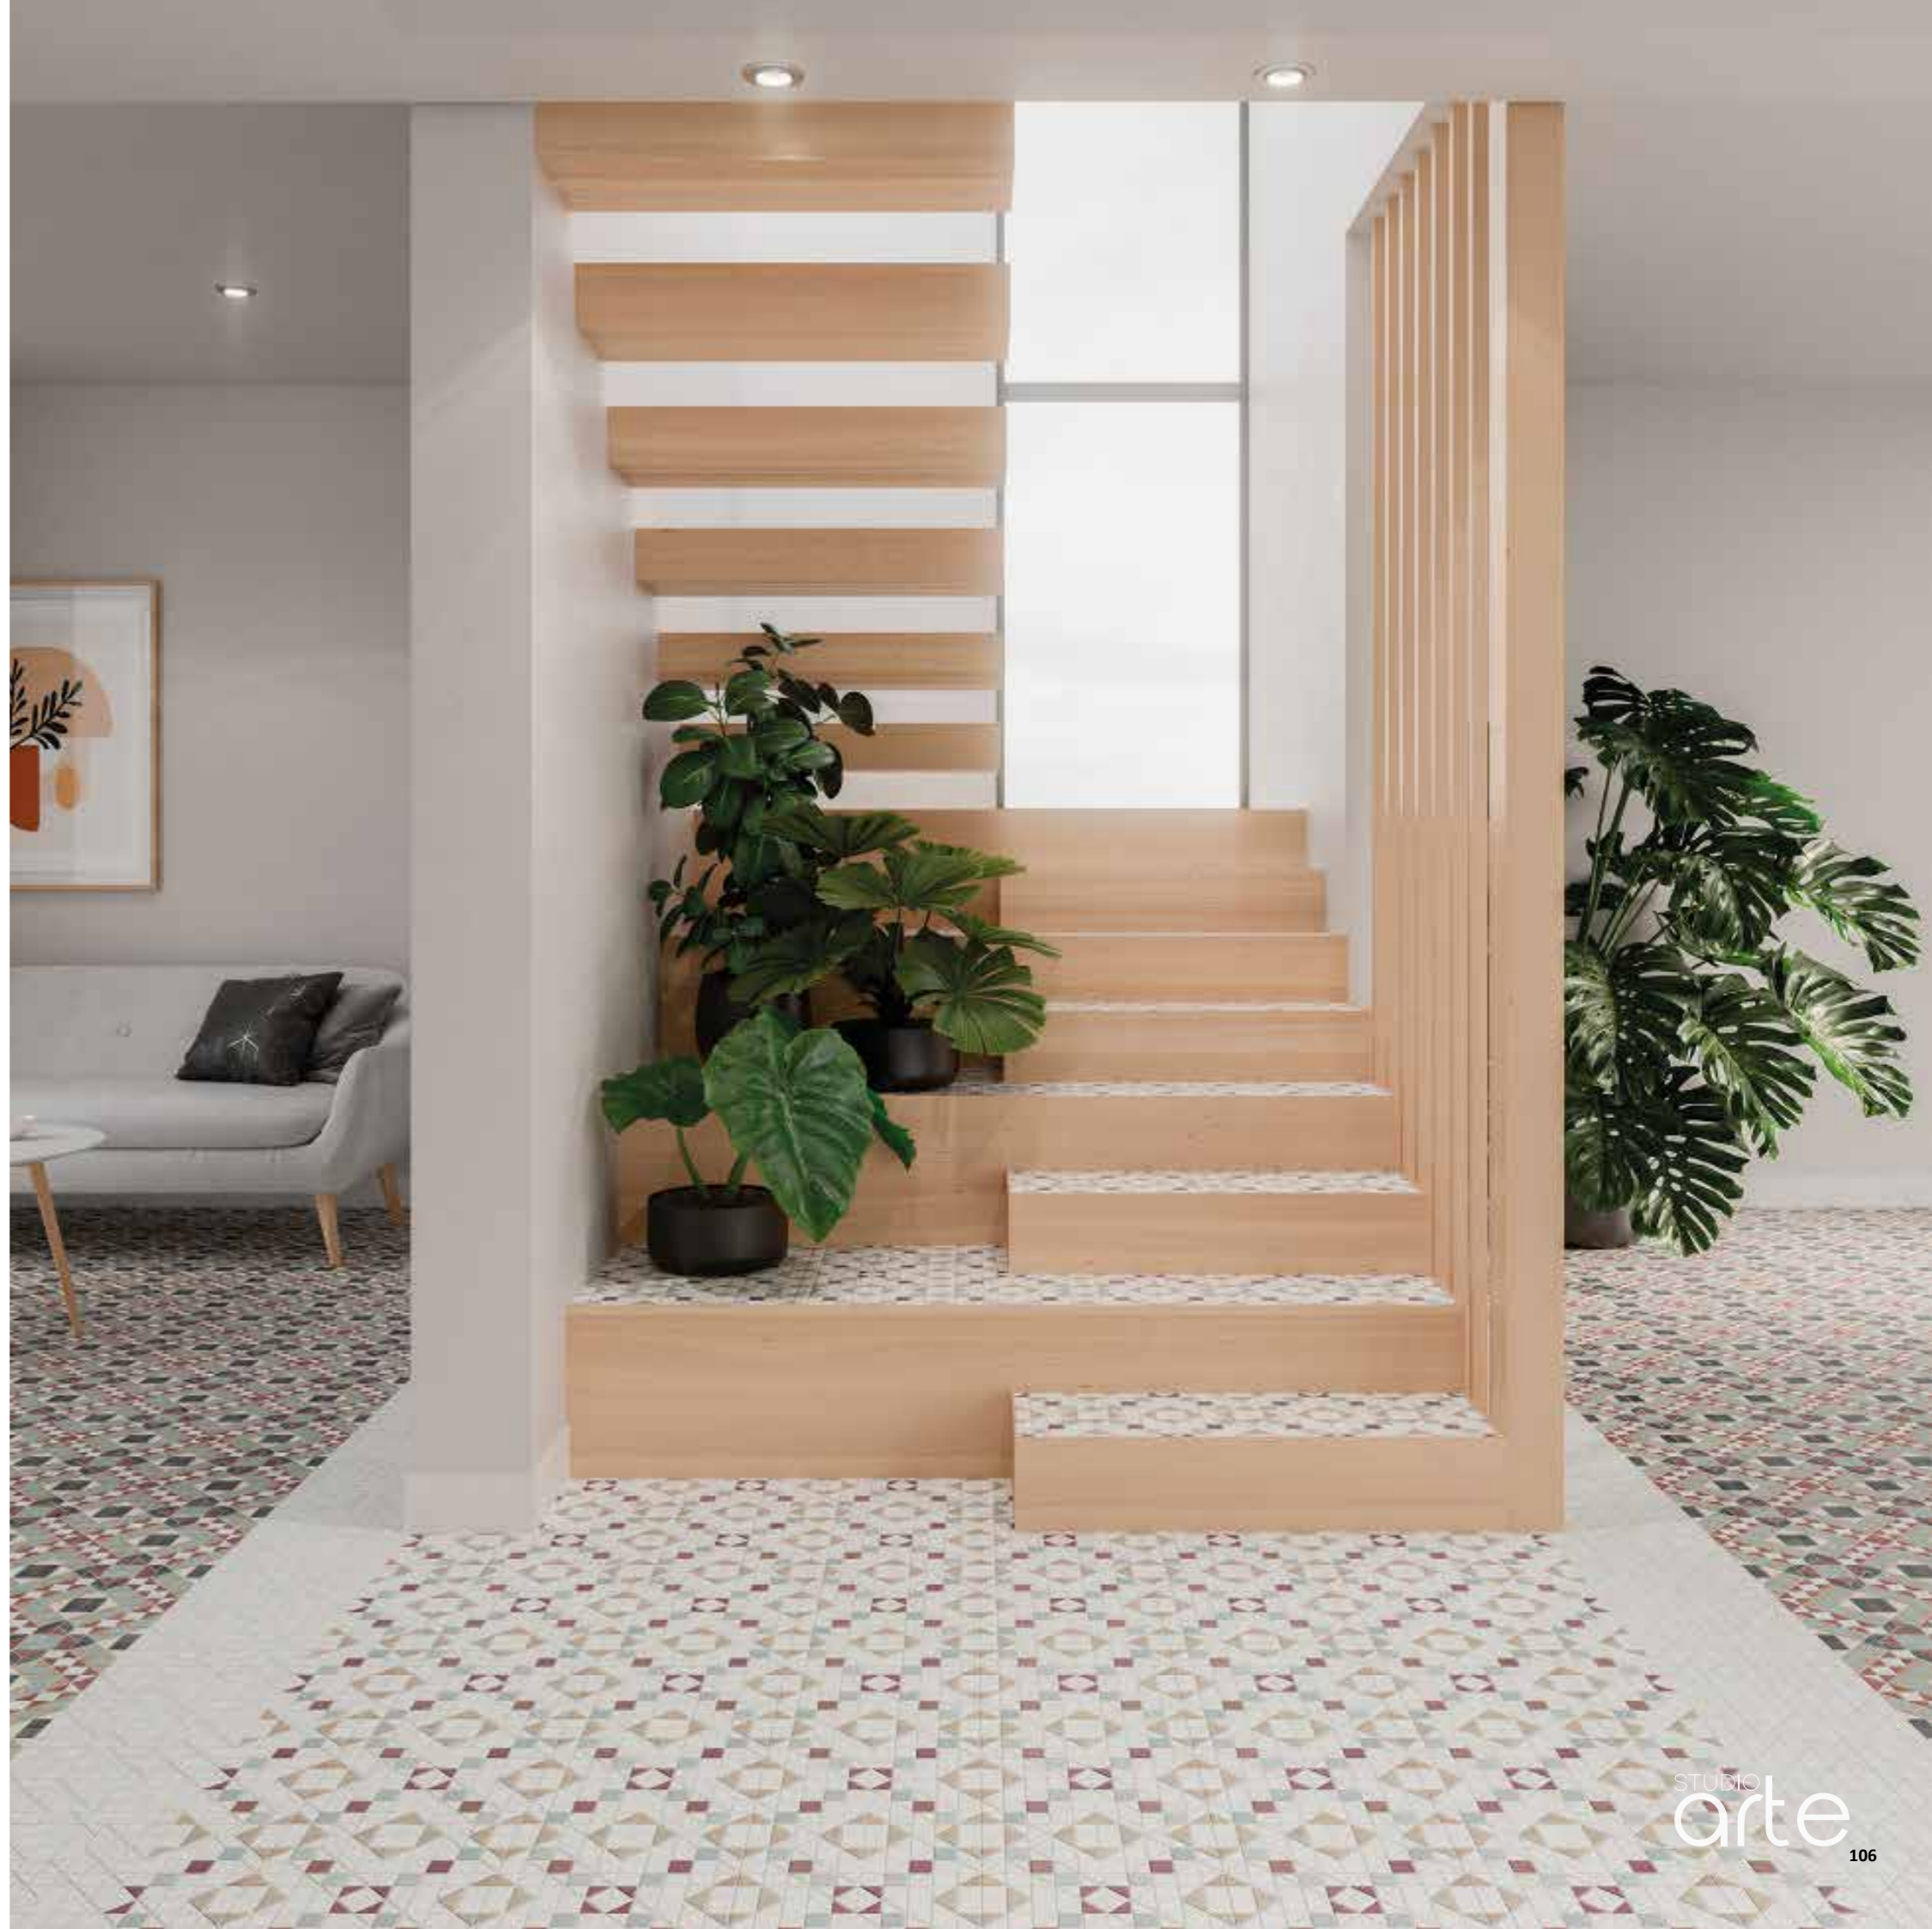

MVG1375
LIKE GRANA

MVG1376
LIKE MARINO

280mm x 280mm x 8,5mm | 10 tiles/box | 0,78m²/box
Porcelain - Shade V1

Matt
280x280

USES: Wall | Floor | Indoor | Outdoor | Wet Area