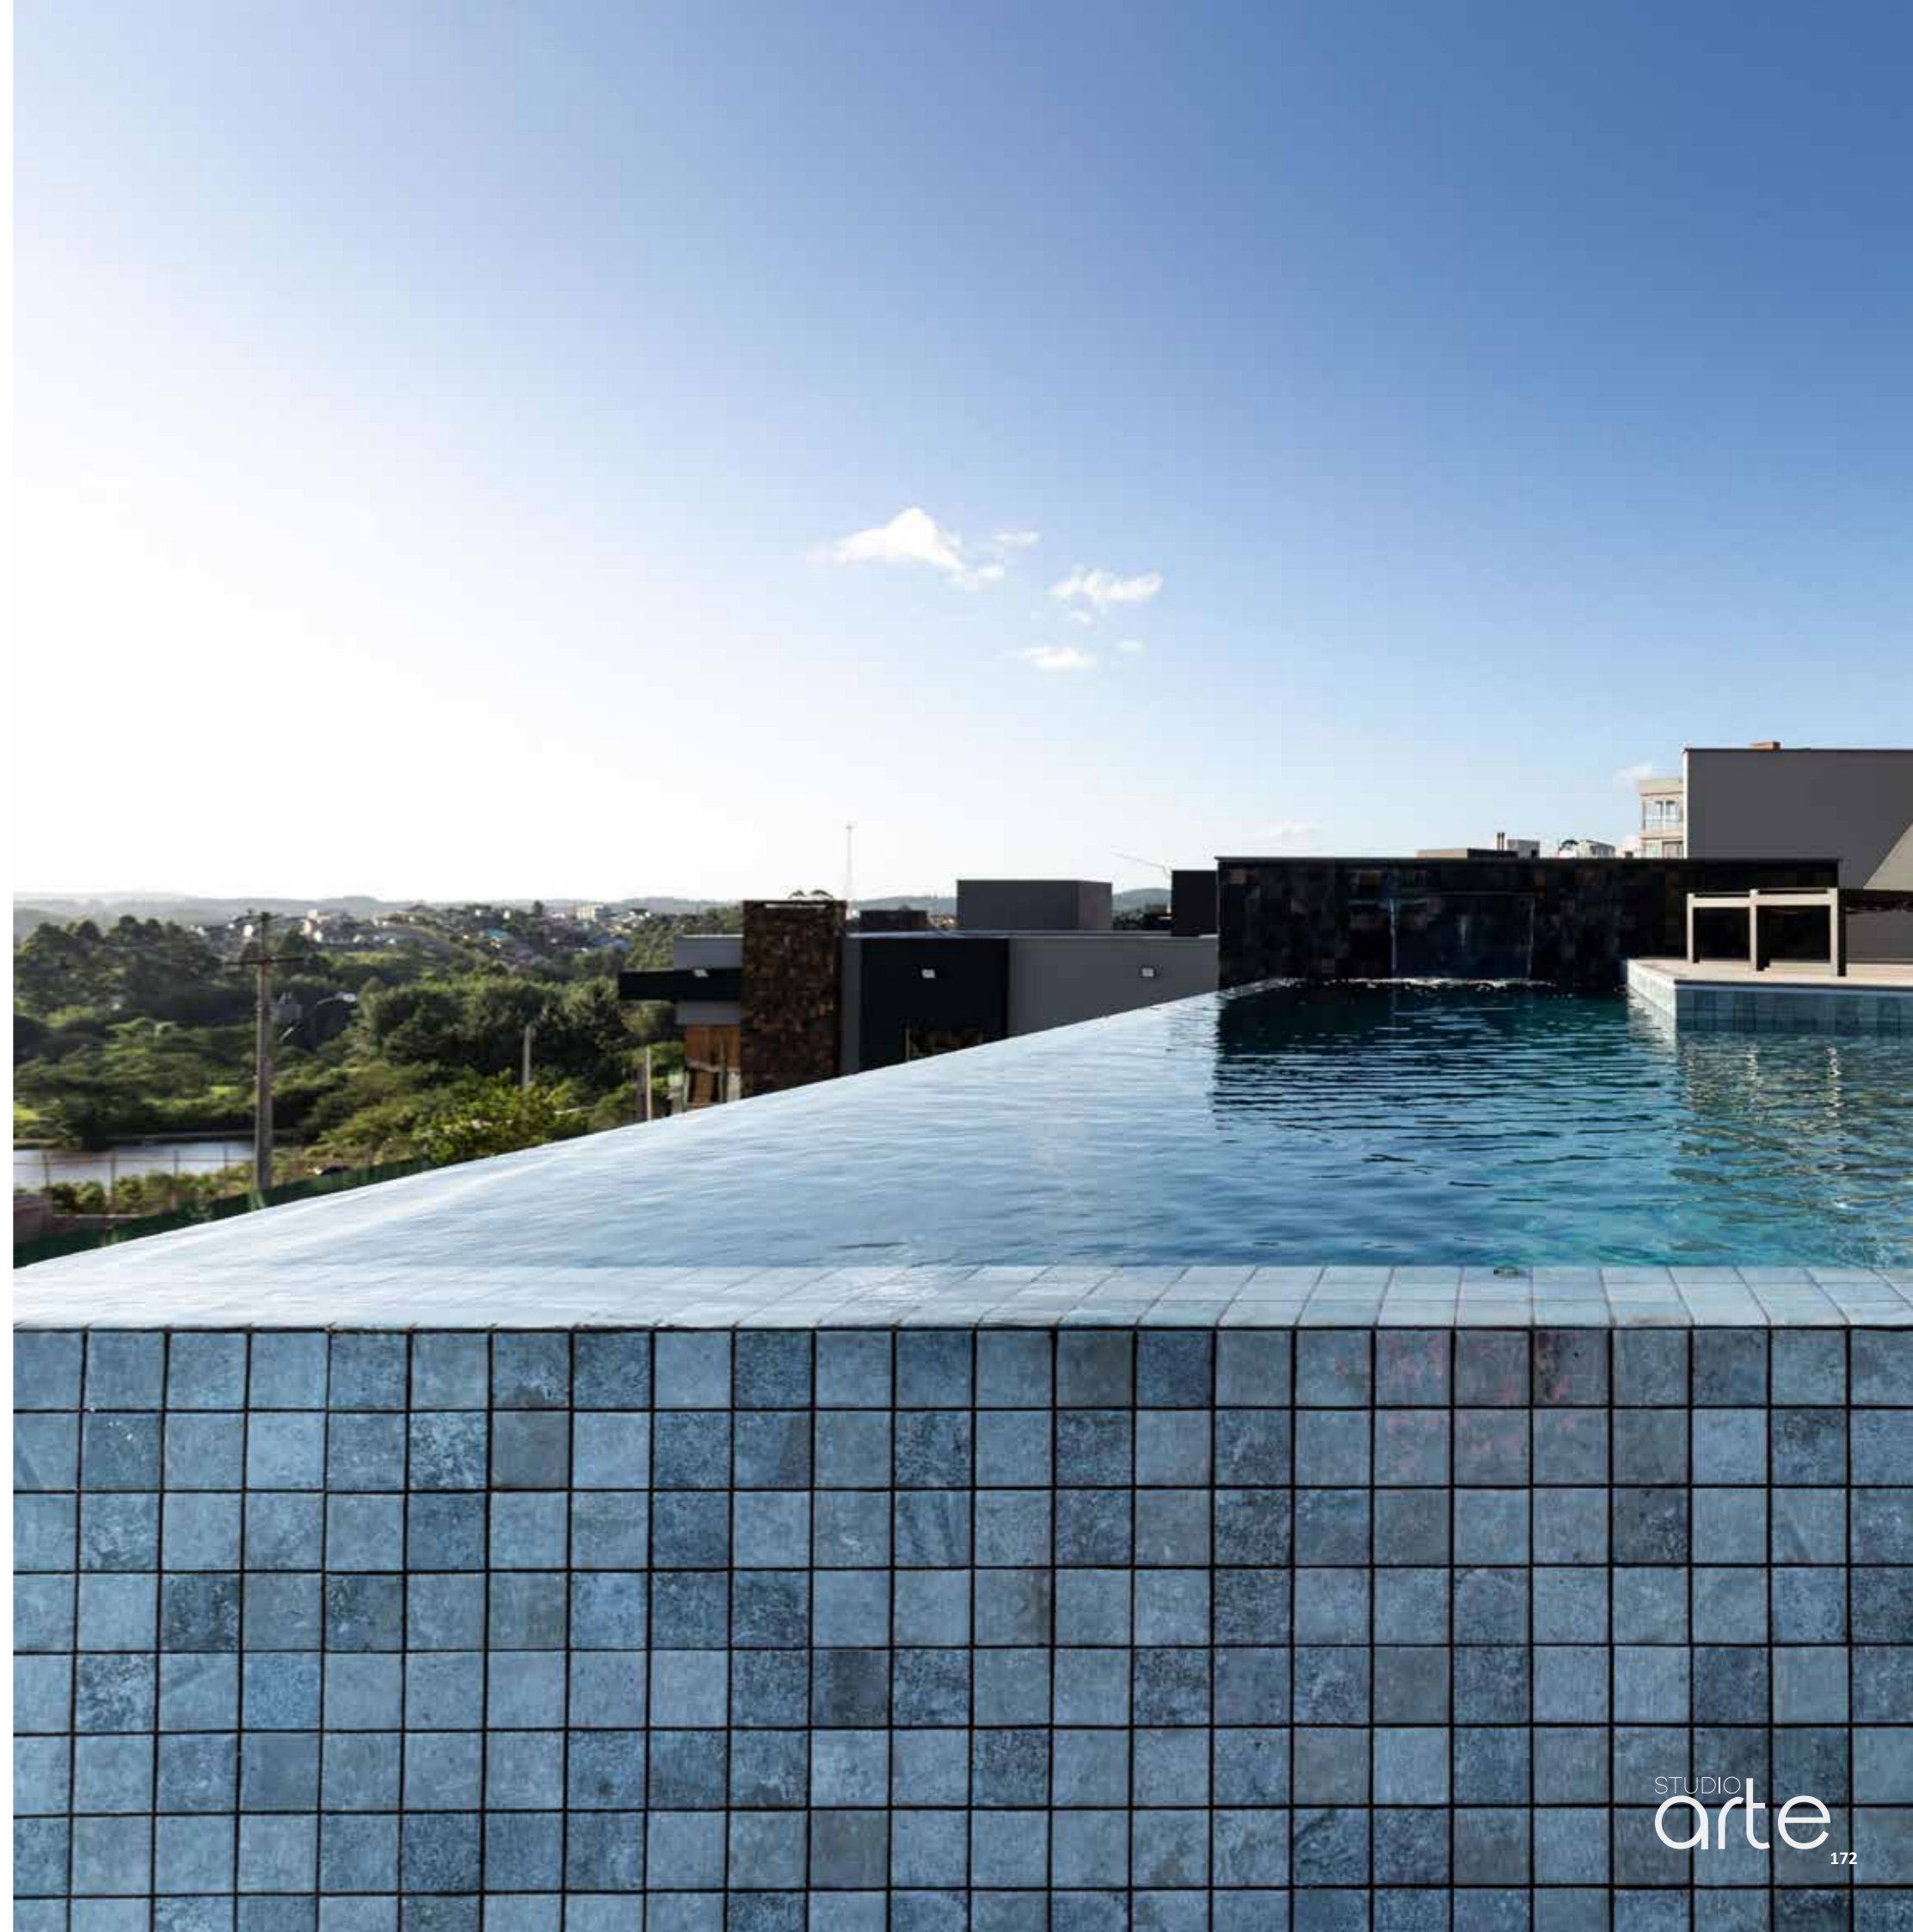

MVG1652  
RIVERSTONE TOBACCO

MVG1653  
RIVERSTONE OYSTER

300mm x 300mm | 11 Sheets/box | 0,99m<sup>2</sup>/box  
Glass - Shade V3 | Gloss & Matt

USES: Wall | Floor | Indoor | Outdoor | Wet Area

MVG1693  
JAVA LAGO

MVG1694  
JAVA MAR

391mm x 312mm | 13 Sheets/box | 1,59m<sup>2</sup>/box  
Glass - Shade V2 | Matt

USES: Wall | Floor | Indoor | Outdoor | Wet Area

MVG1695  
NORONHA JADE

MVG1696  
NORONHA MAR

391mm x 312mm | 13 Sheets/box | 1,59m<sup>2</sup>/box  
Glass - Shade V2 | Matt