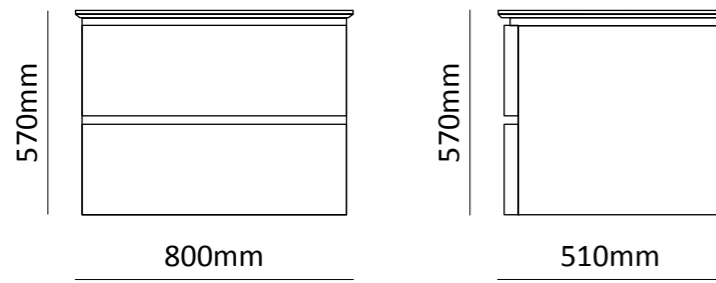

MVG1716  
ROUGE SINGLE

- Waterproof MDF Material
- Ceramic basin, easy clean up and maintenance free
- Main cabinet with two soft-close cabinet drawers
- 45° concealed handle

SIZE | 800mm x 510mm x 750mm