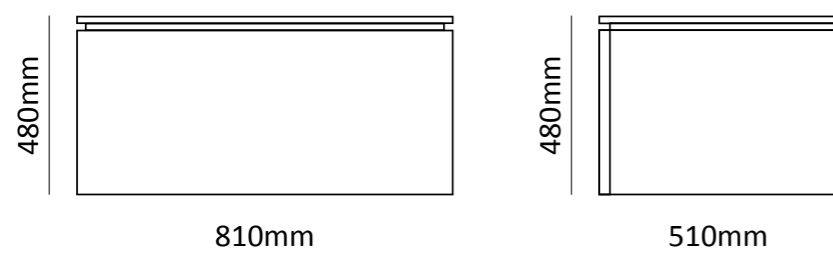

MVG1473
CROCKY WHITE

- Waterproof MDF Material
- Ceramic basin, easy clean up and maintenance free
- Main cabinet with one soft-close drawer

SIZE | 810mm x 510mm x 480mm