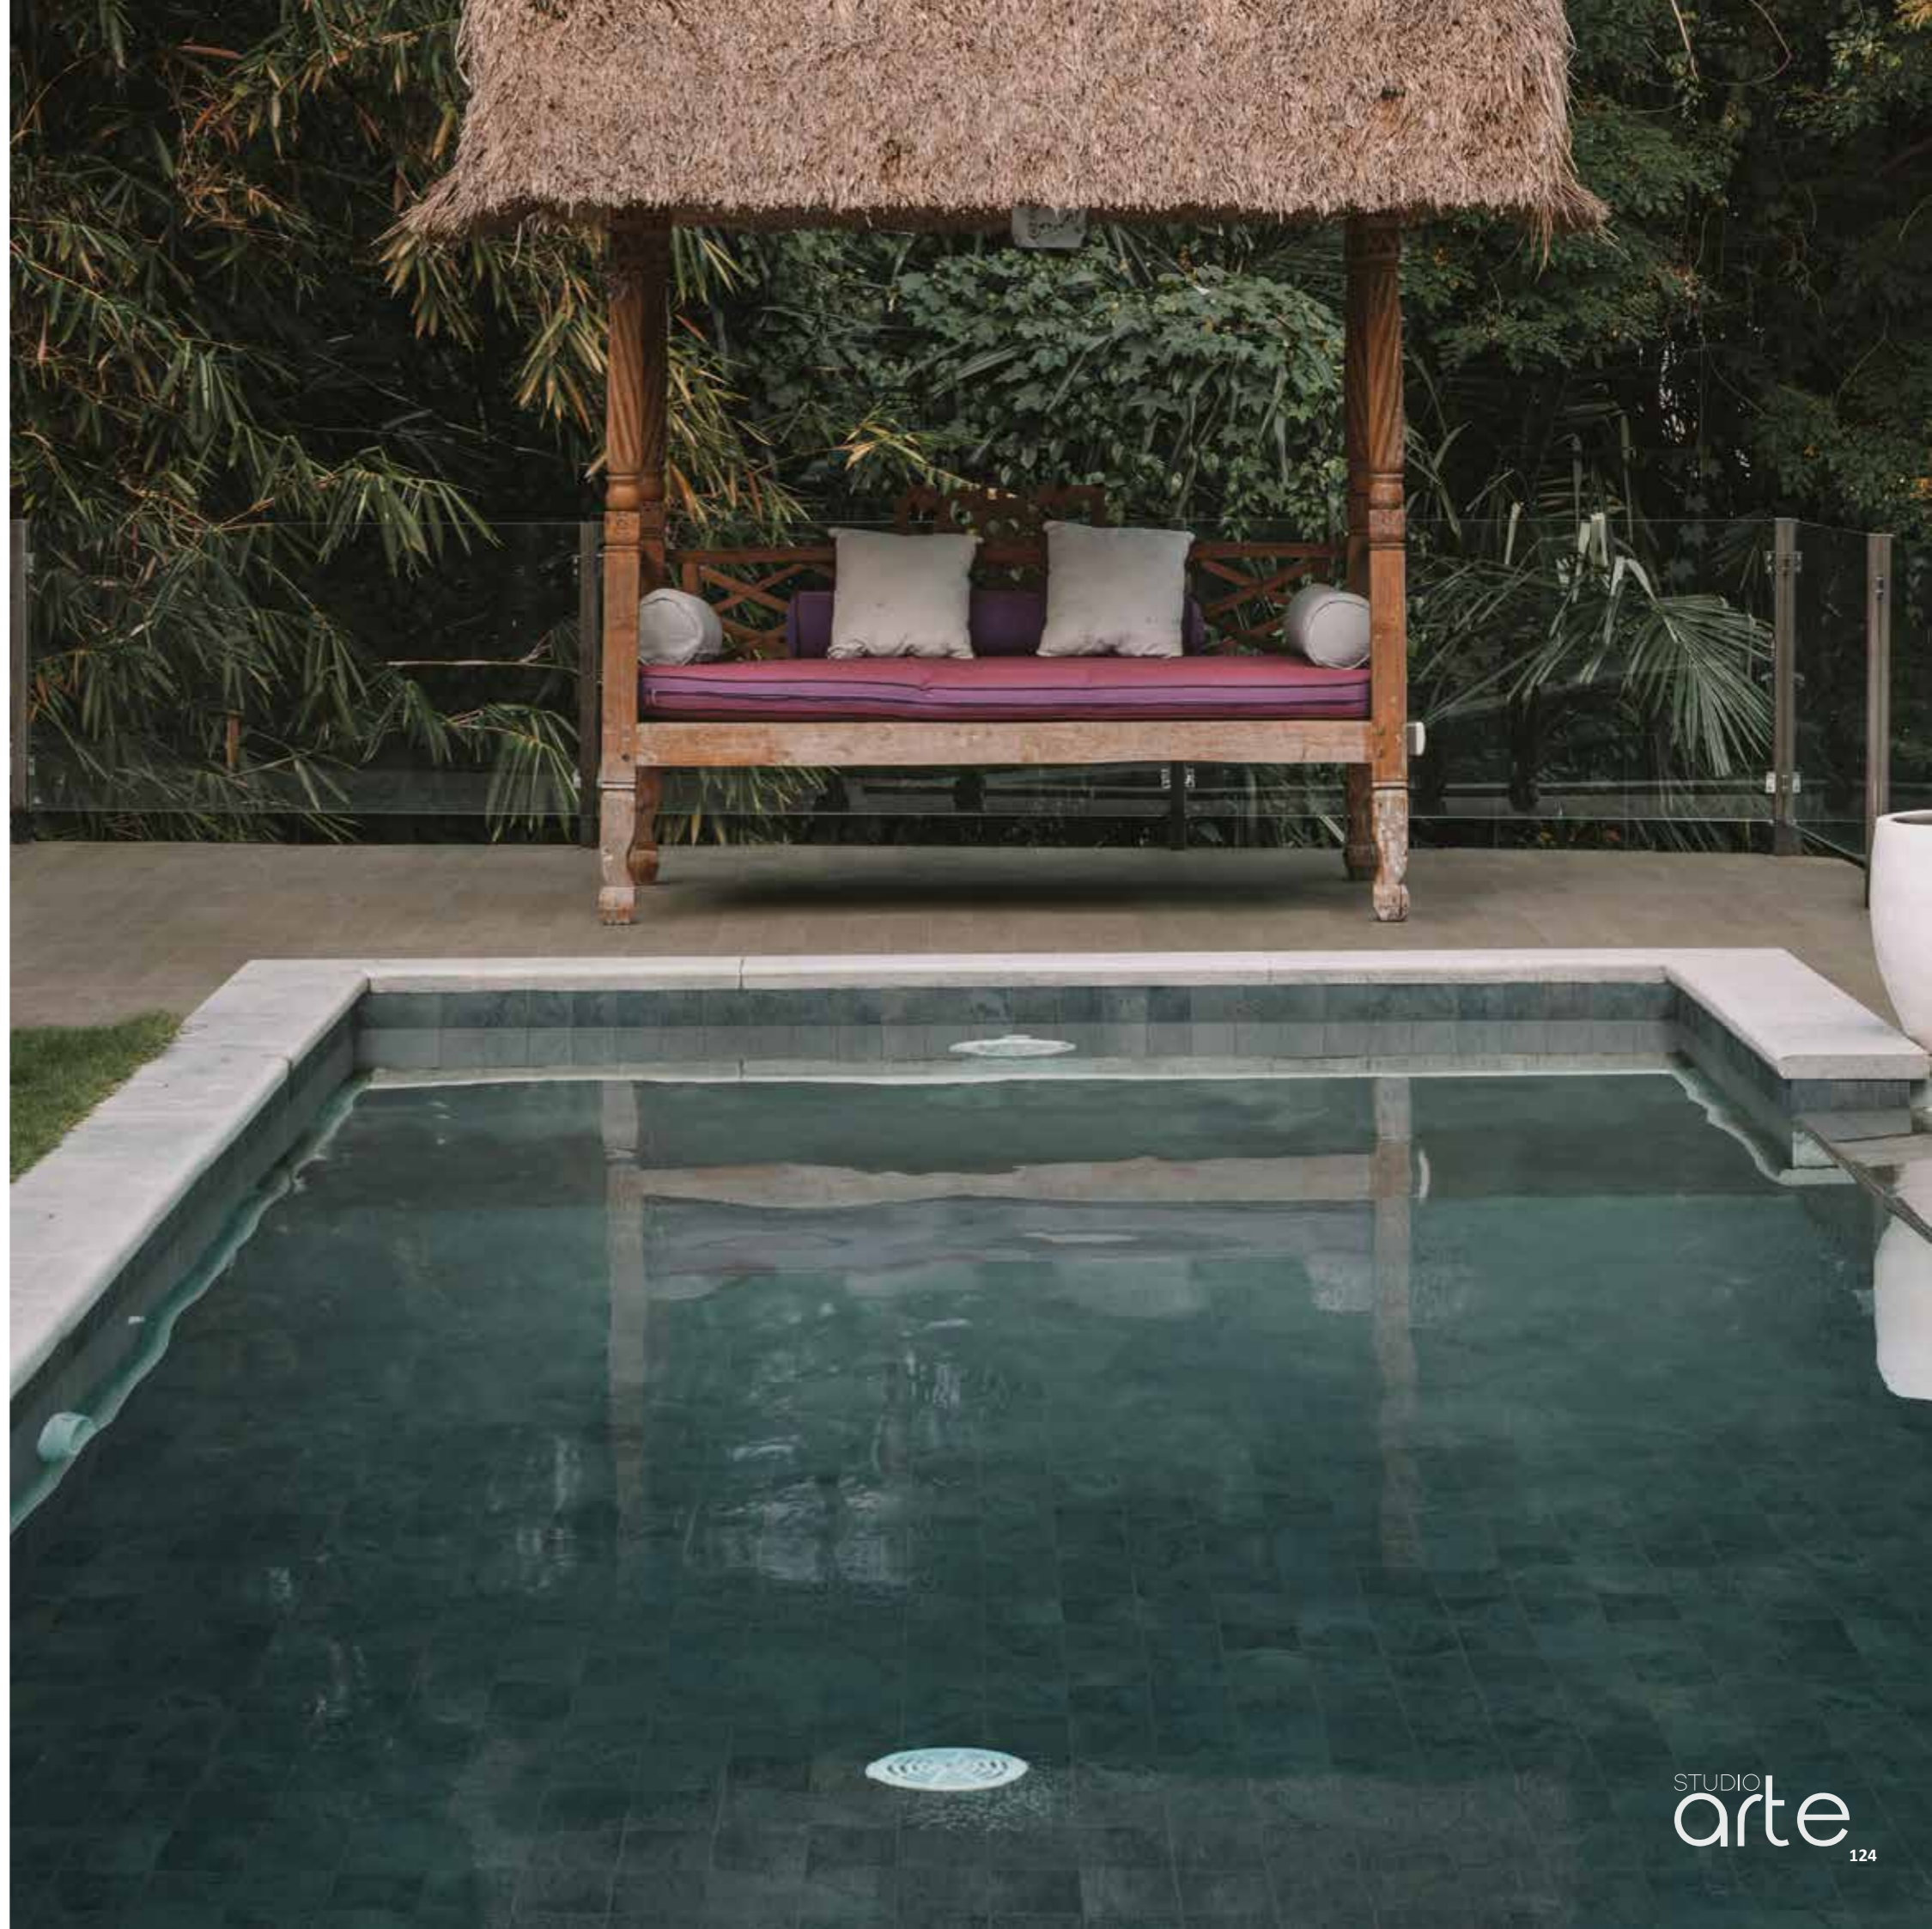

MVG1763  
MAGMA JERI

MVG1764  
MAGMA TURQUESA

MVG1765  
MAGMA NAUTICO

150mm x 150mm x 7,4mm | 35 tiles/box | 0,79m<sup>2</sup>/box  
Porcelain - Shade V3

Matt  
150x150

USES: Wall | Floor | Indoor | Outdoor | Wet Area | Pool