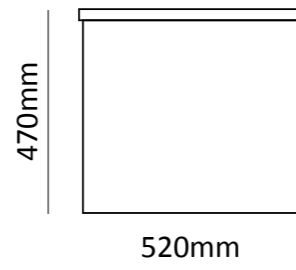

- Waterproof MDF Material
- Ceramic basin, easy clean up and maintenance free
- Main cabinet with two cabinet doors with soft close hinges
- 45° concealed handle

SIZE | 470mm x 610mm x 520mm