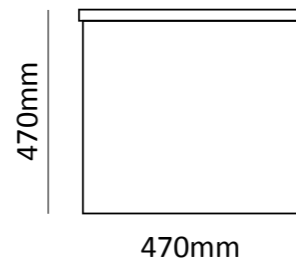

SIZE | 470mm x 610mm x 520mm

MVG1467  
DELICIOUS WHITE

MVG1468  
DELICIOUS GREY

MVG1469  
DELICIOUS JADE GREEN

MVG1470  
DELICIOUS NIGHT BLUE

- Waterproof MDF Material
- Ceramic basin, easy clean up and maintenance free
- Main cabinet with one soft close drawer
- 45° concealed handle