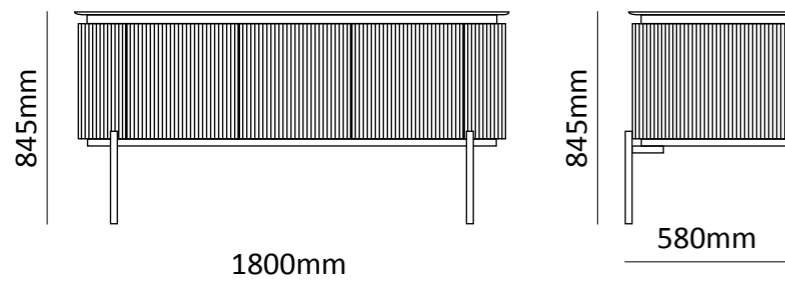

MVG1712
FRAME SINGLE

- Waterproof MDF Material
- Sinter stone top, easy clean up and maintenance free
- Ceramic Basin, easy clean up and maintenance free
- Main cabinet with three cabinet doors with soft-close hinges
- 45° concealed handle

SIZE | 1800mm x 580mm x 845mm