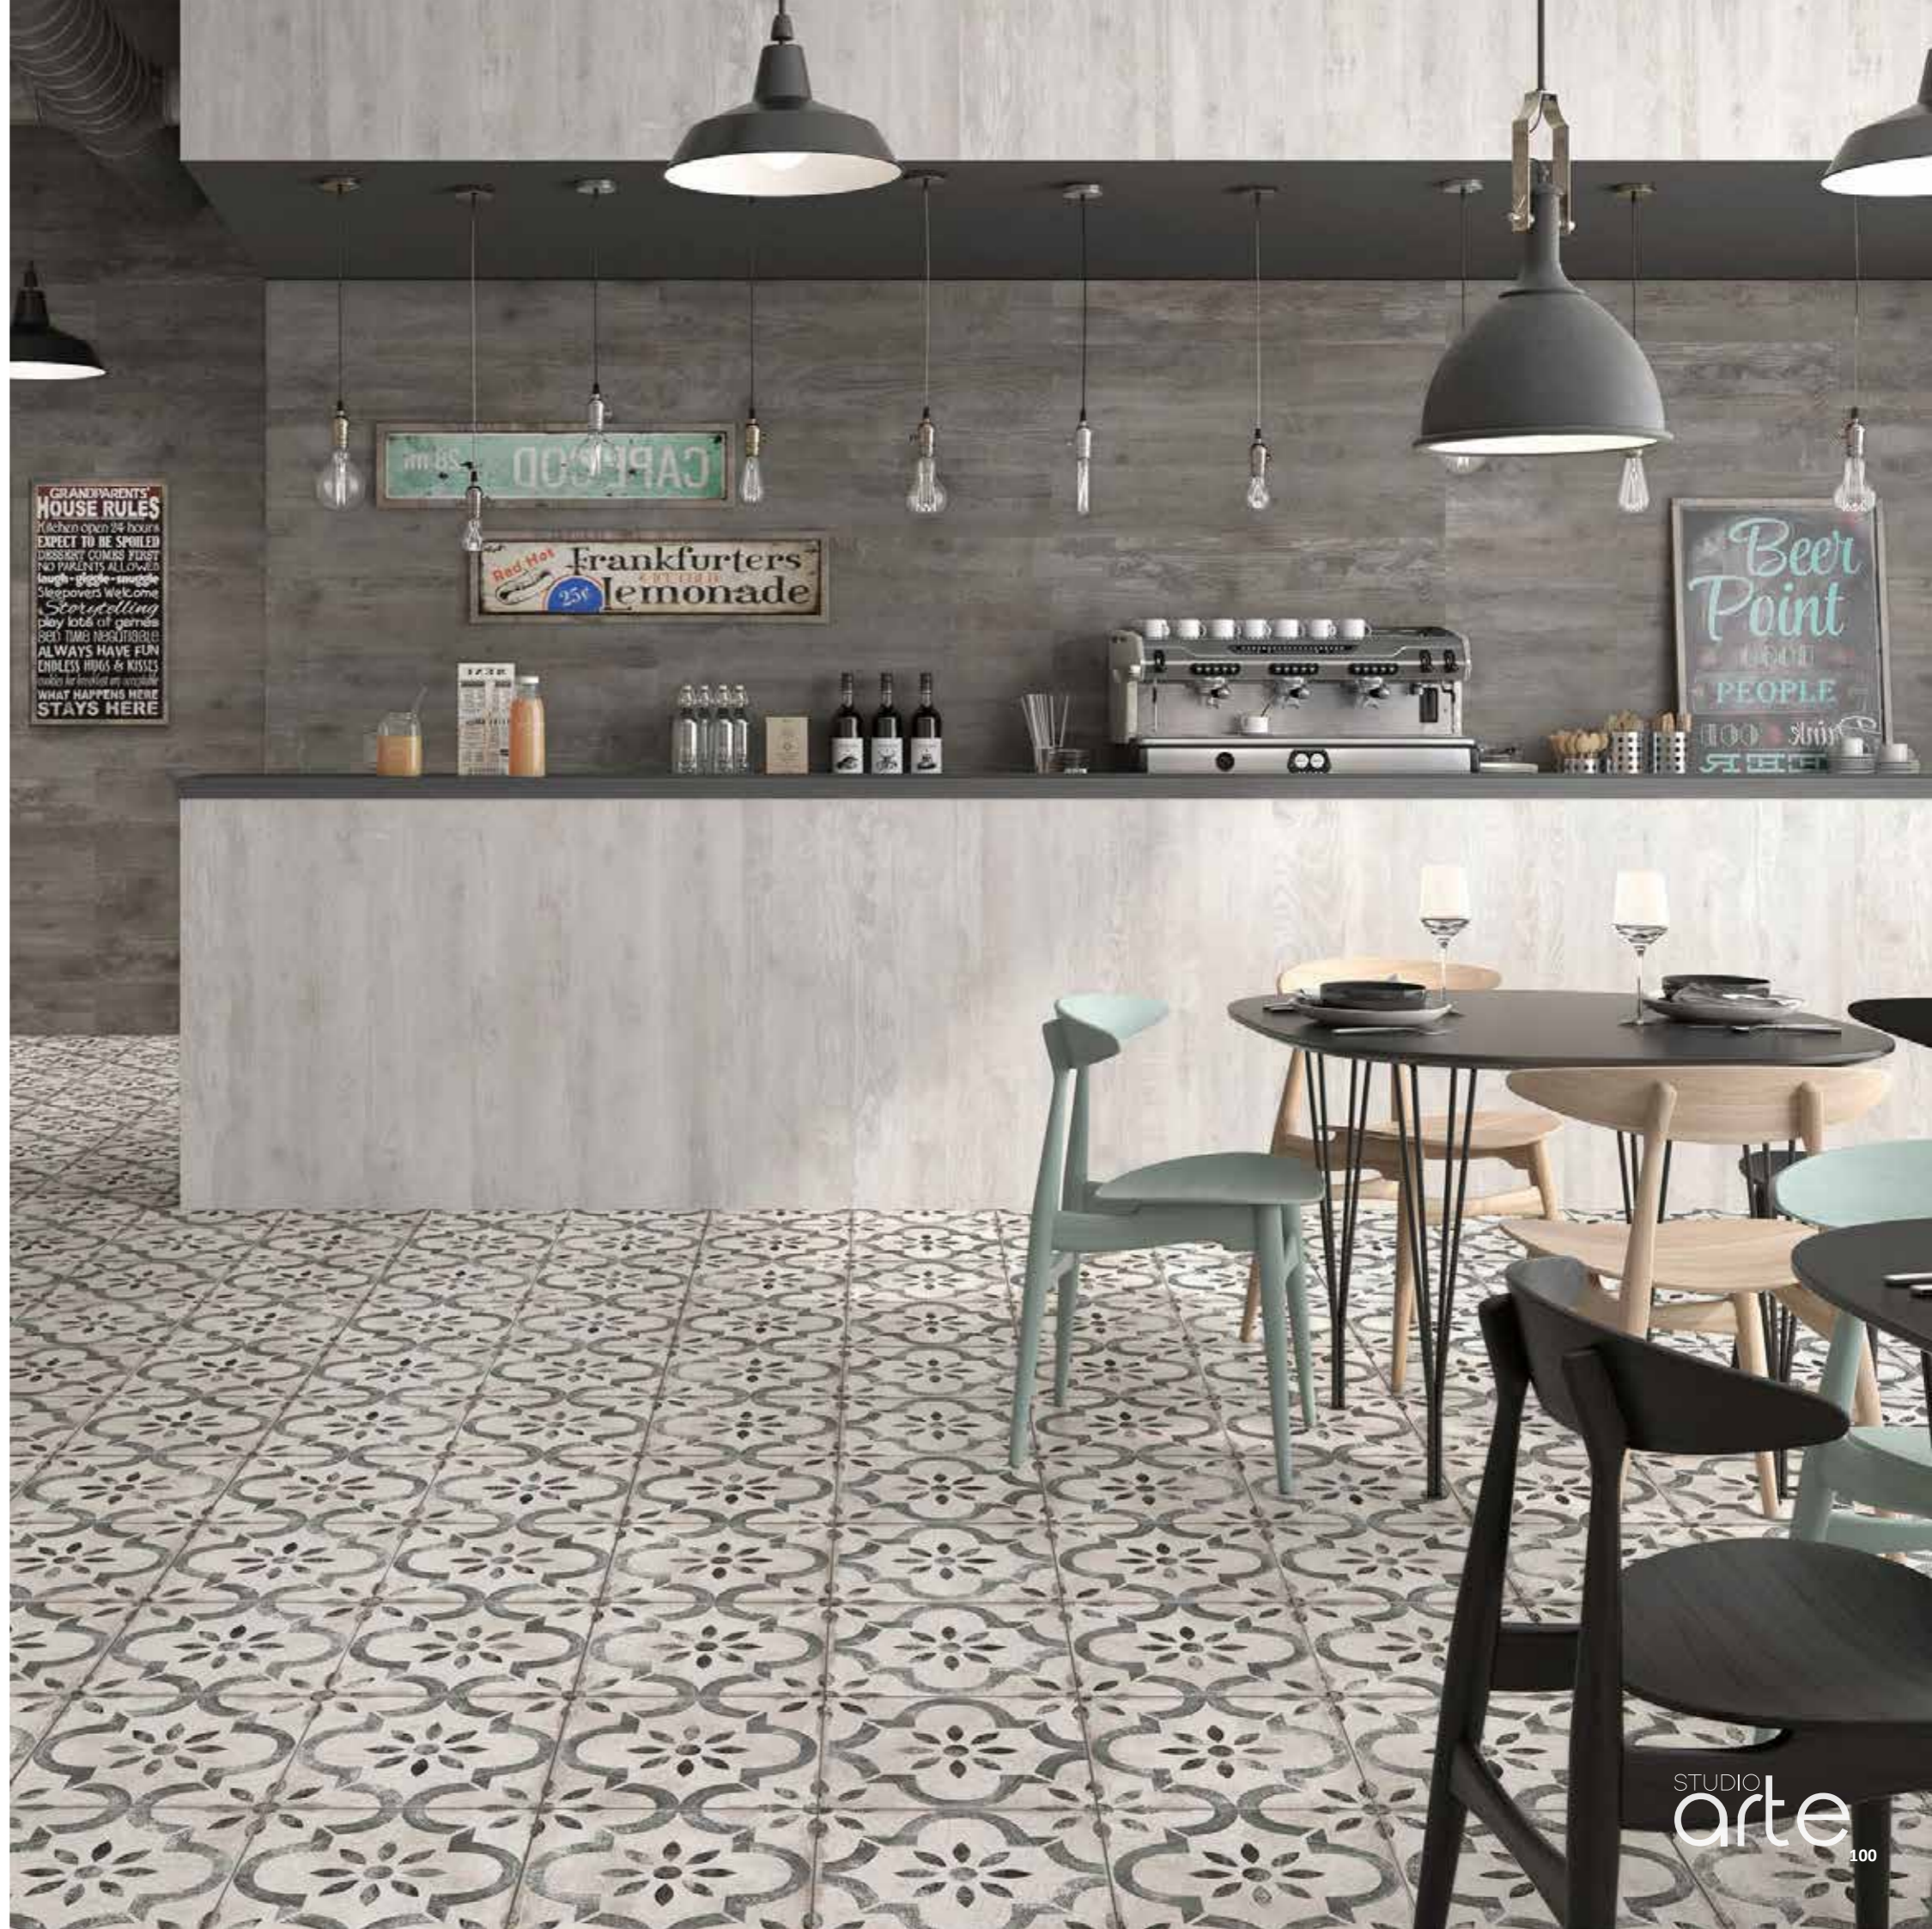

MVG1316  
LEEDS GREY

450mm x 450mm x 10mm | 6 tiles/box | 1,22m<sup>2</sup>/box  
Porcelain - Shade V2

Matt  
450x450

USES: Wall | Floor | Indoor | Outdoor | Wet Area

MVG1212  
BRIANA MARINE

450mm x 450mm x 9mm | 7 tiles/box | 1,42m<sup>2</sup>/box  
Ceramic - Shade V1 | R10