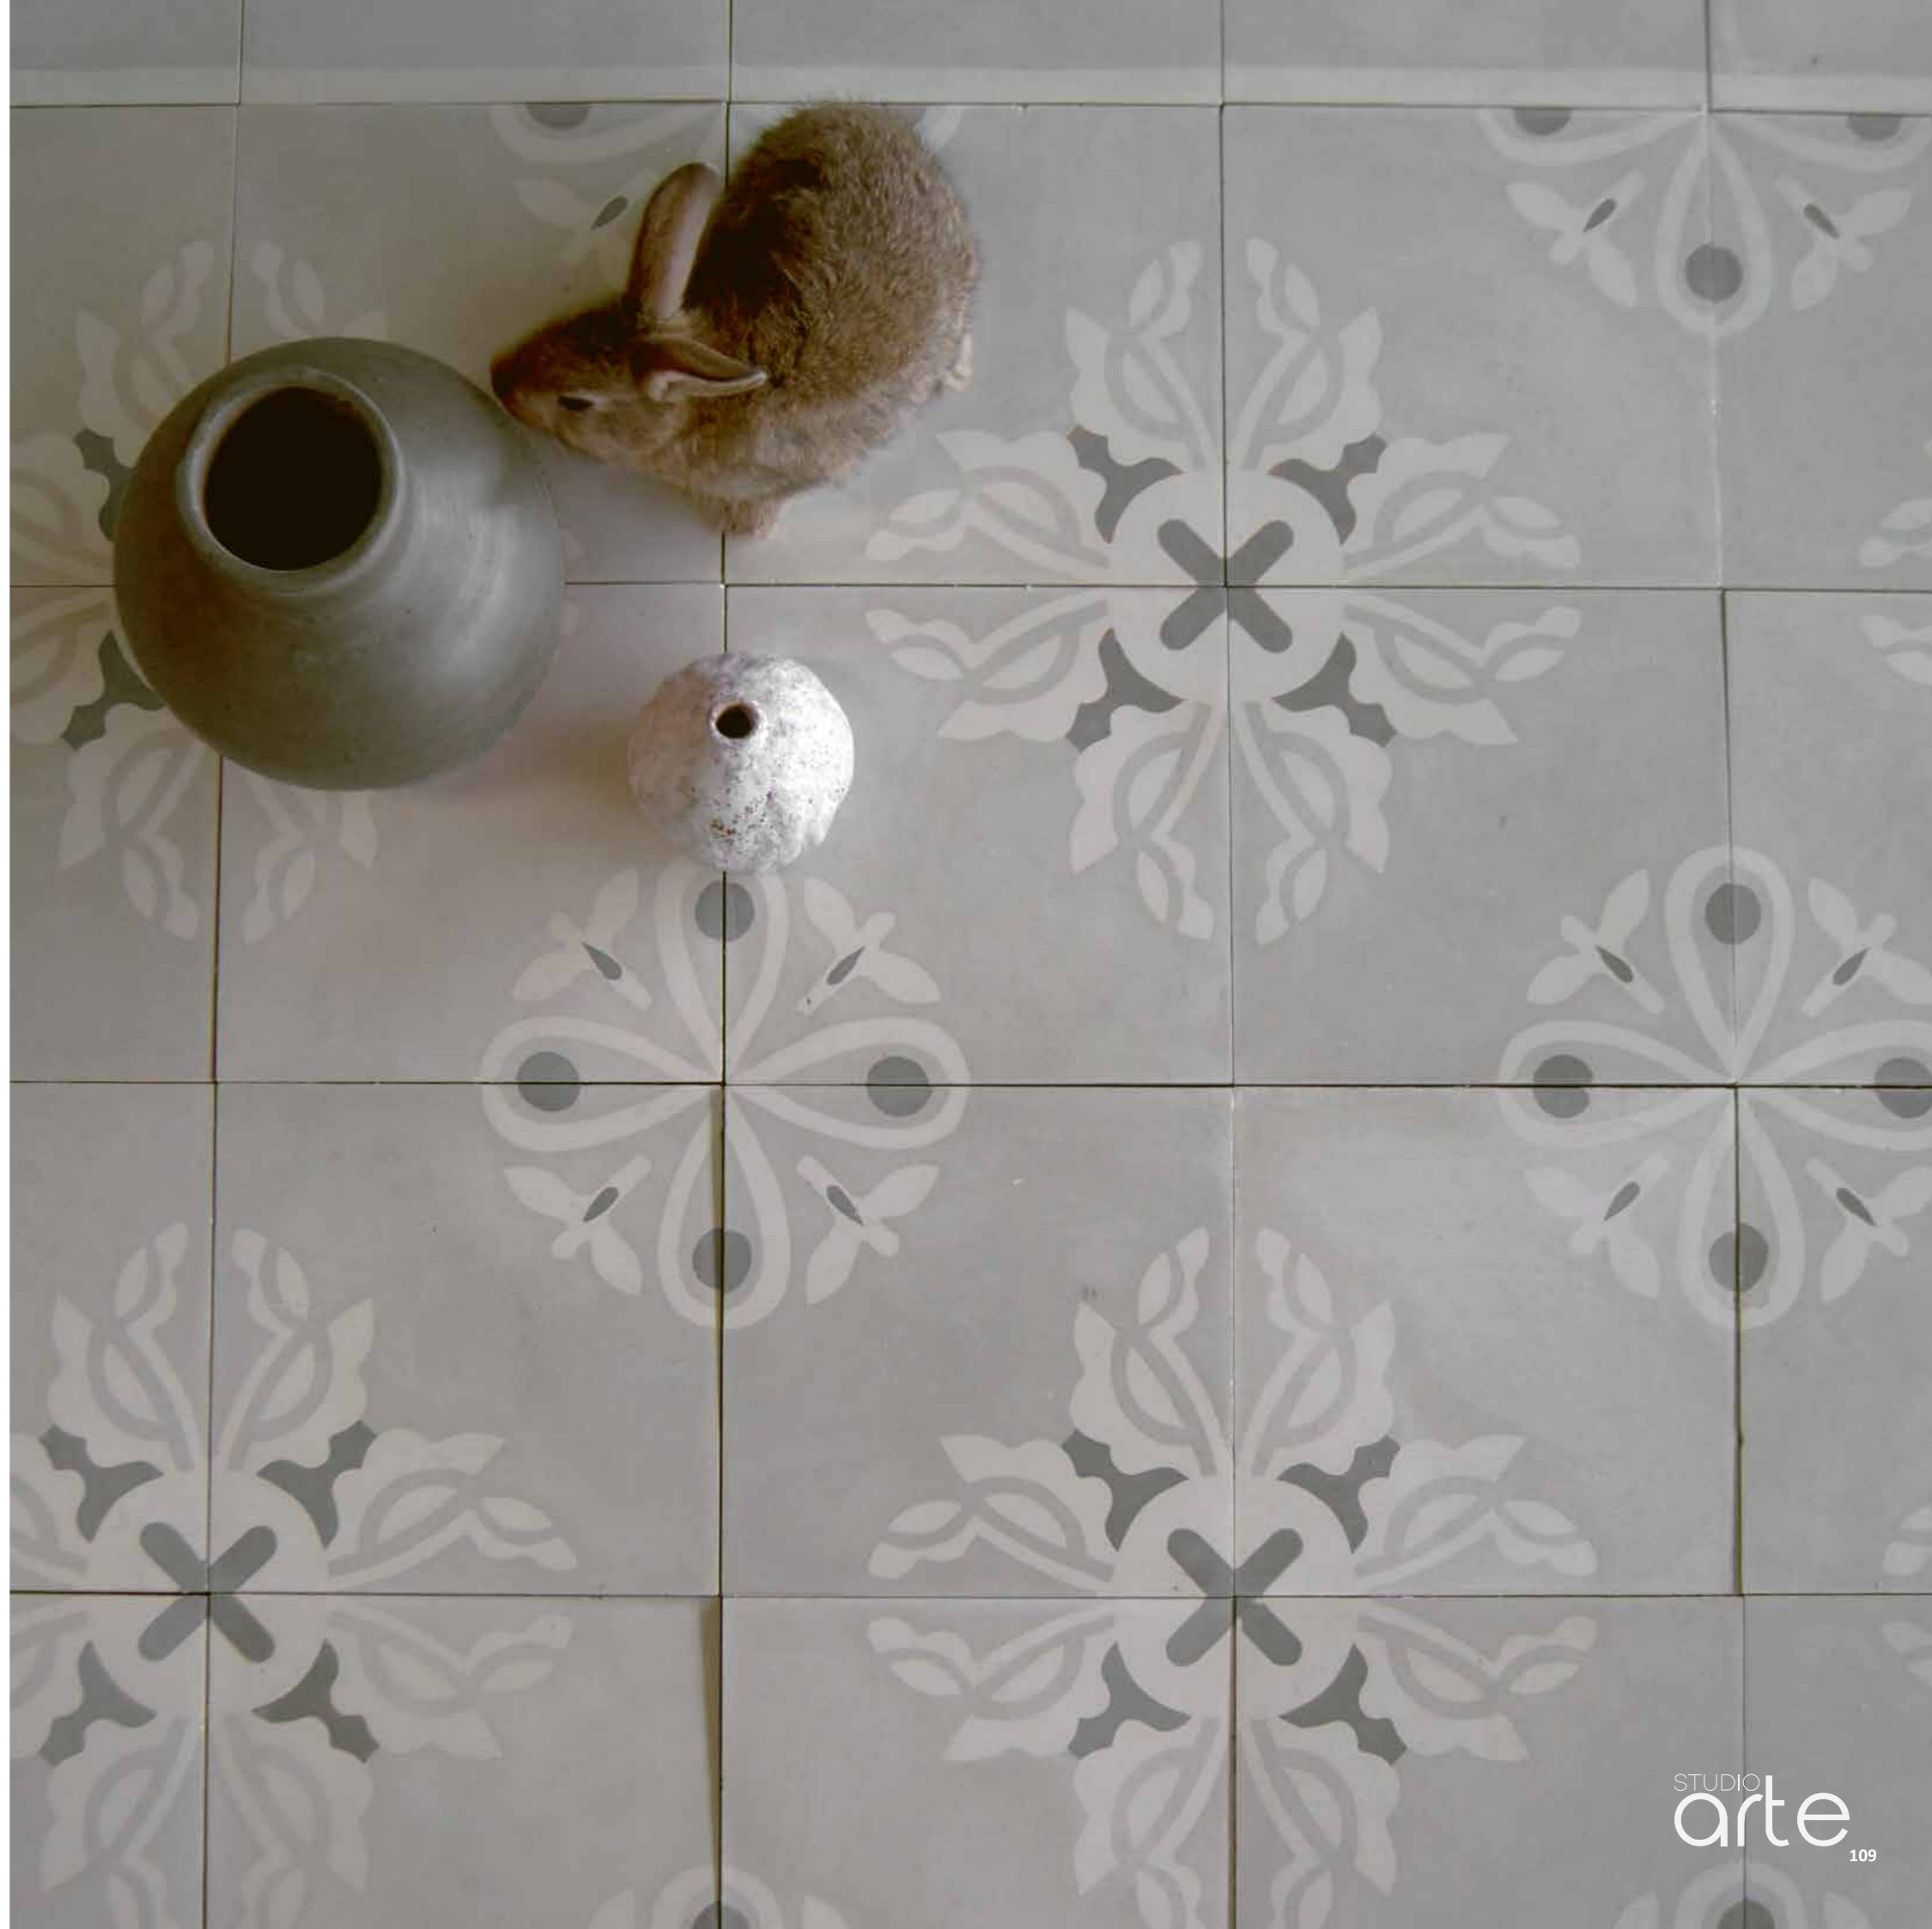

MVG1234
CERAMISTA FLORA ASH

200mm x 200mm x 8mm | 14 tiles/box | 0,56m²/box
Porcelain - Shade V1 | R10

Matt
200x200

USES: Wall | Floor | Indoor | Outdoor | Wet Area | Pool