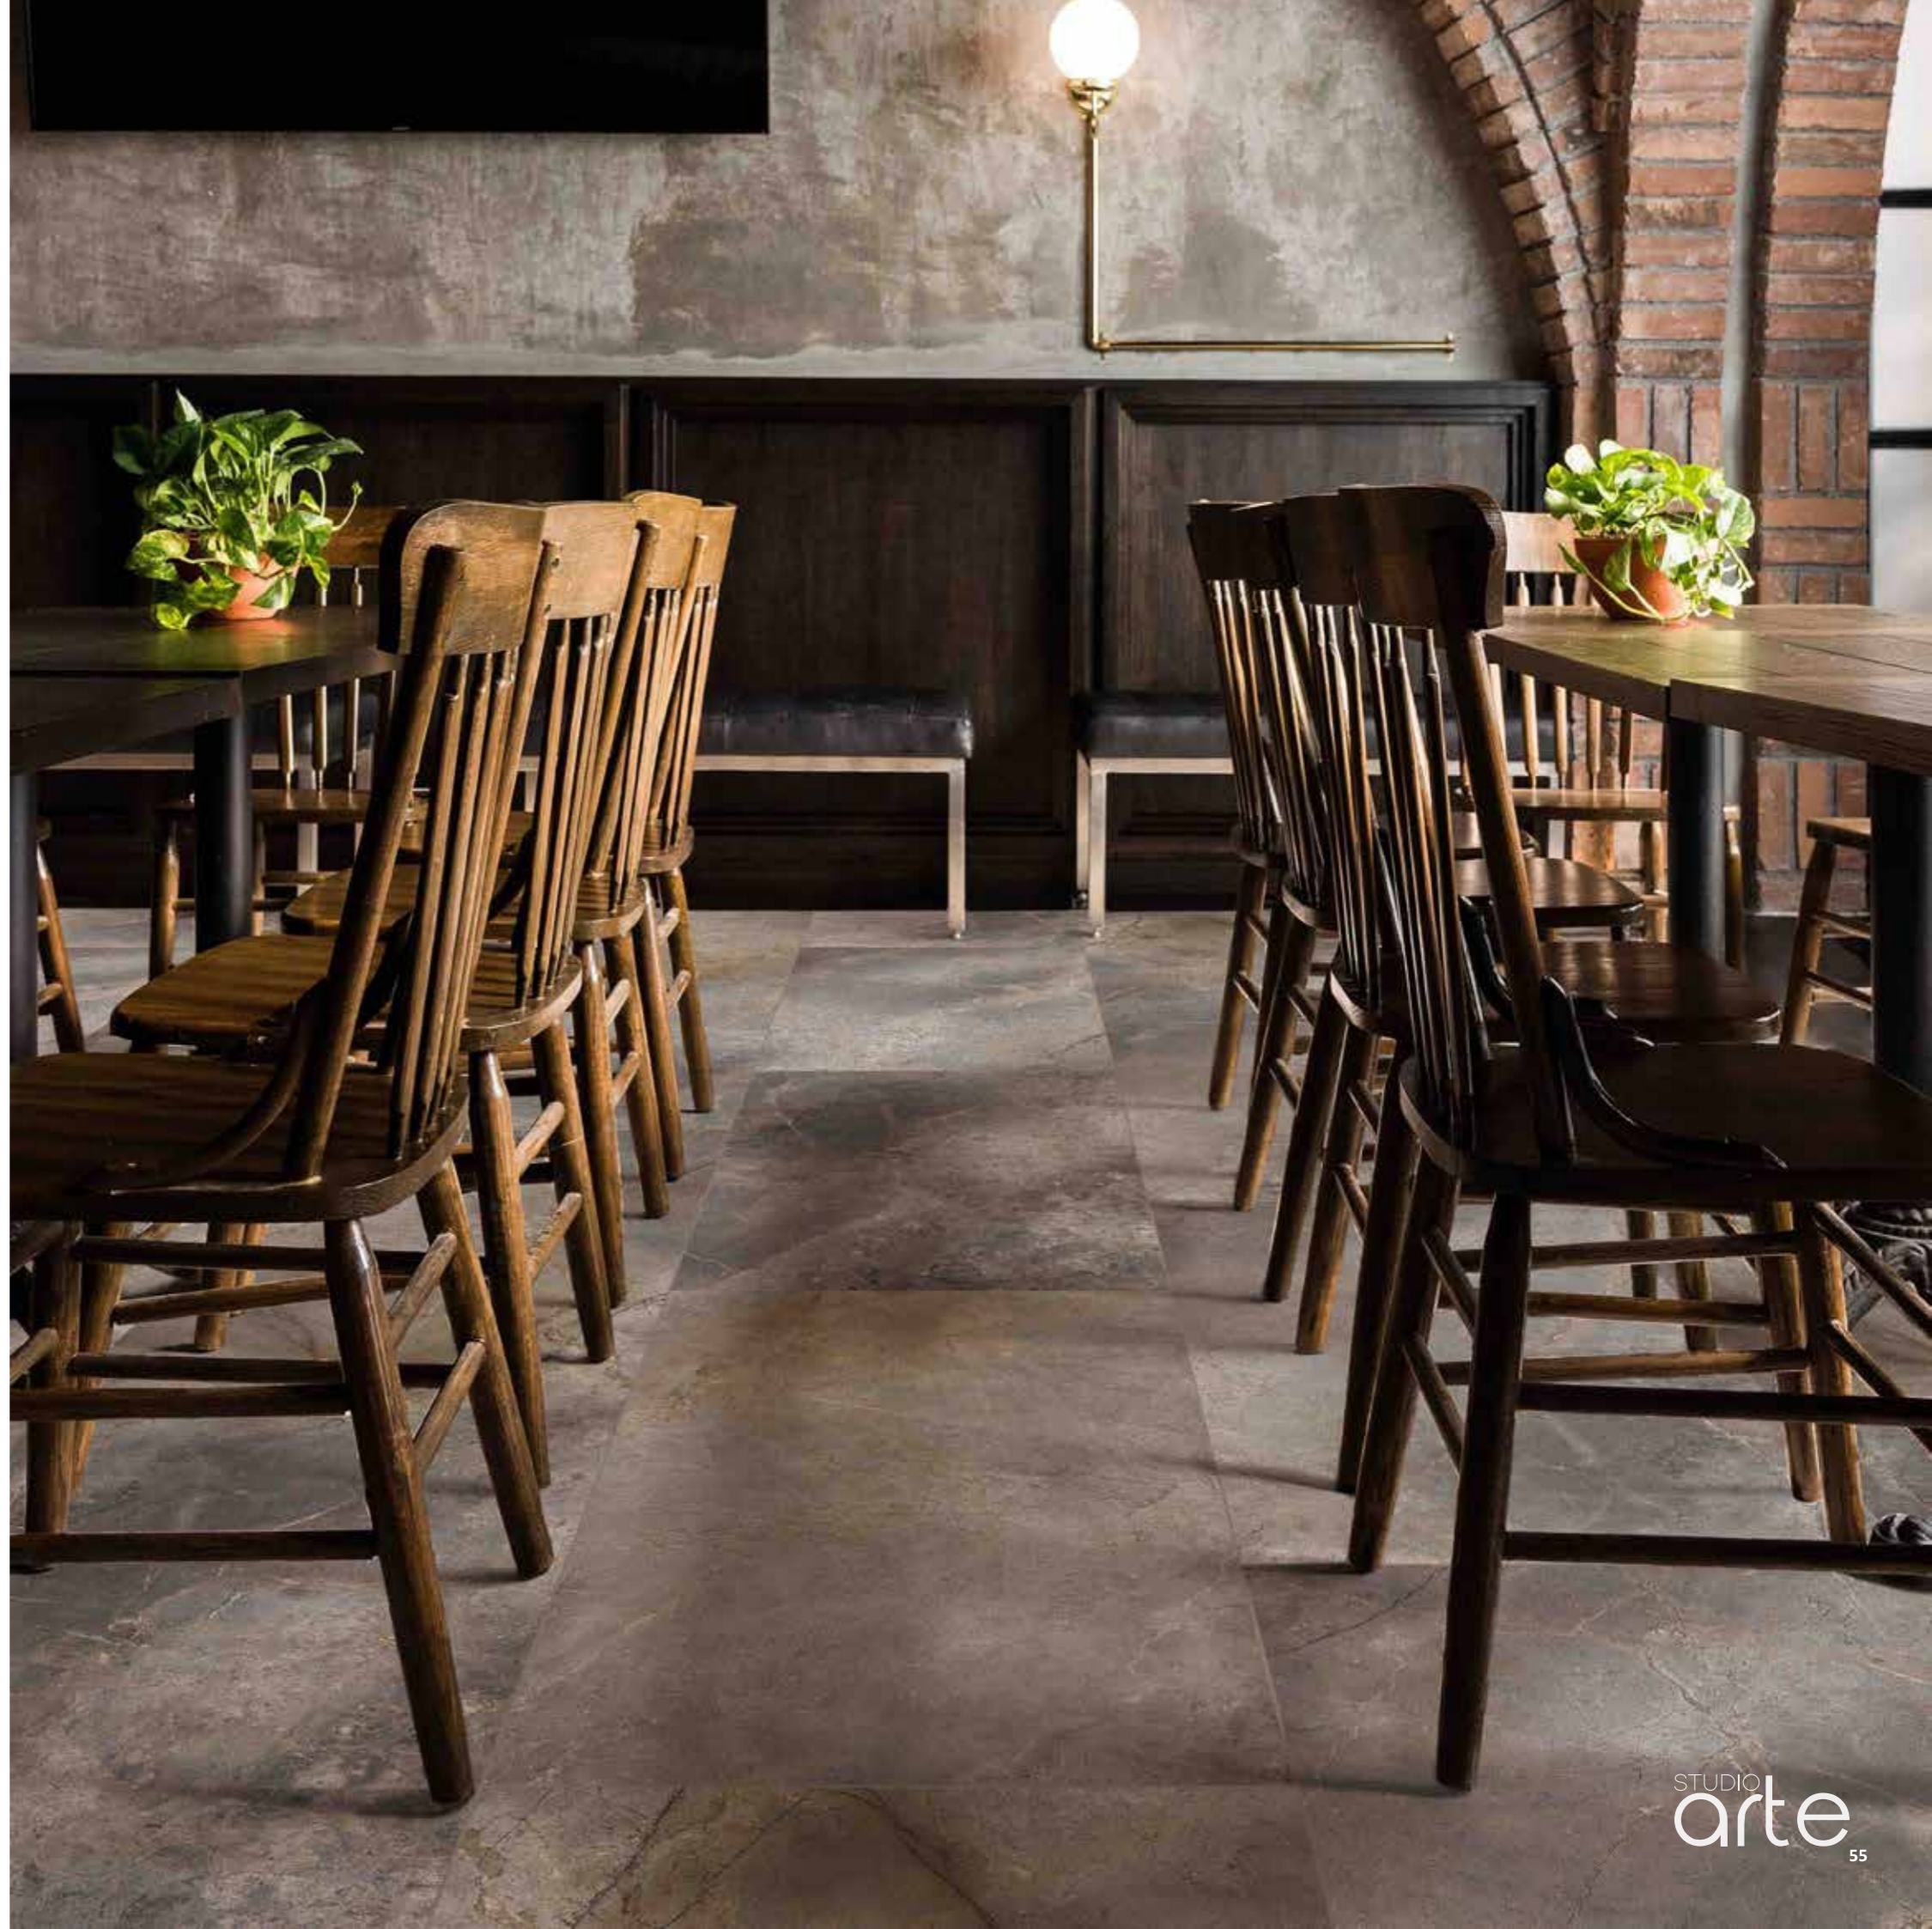

MVG827
ARMANI ASTORIA

600mm x 1200mm x 10mm | 2 tiles/box | 1,44m²/box
Porcelain - Shade V3 | R8

Satin
60x120

USES: Wall | Floor | Indoor