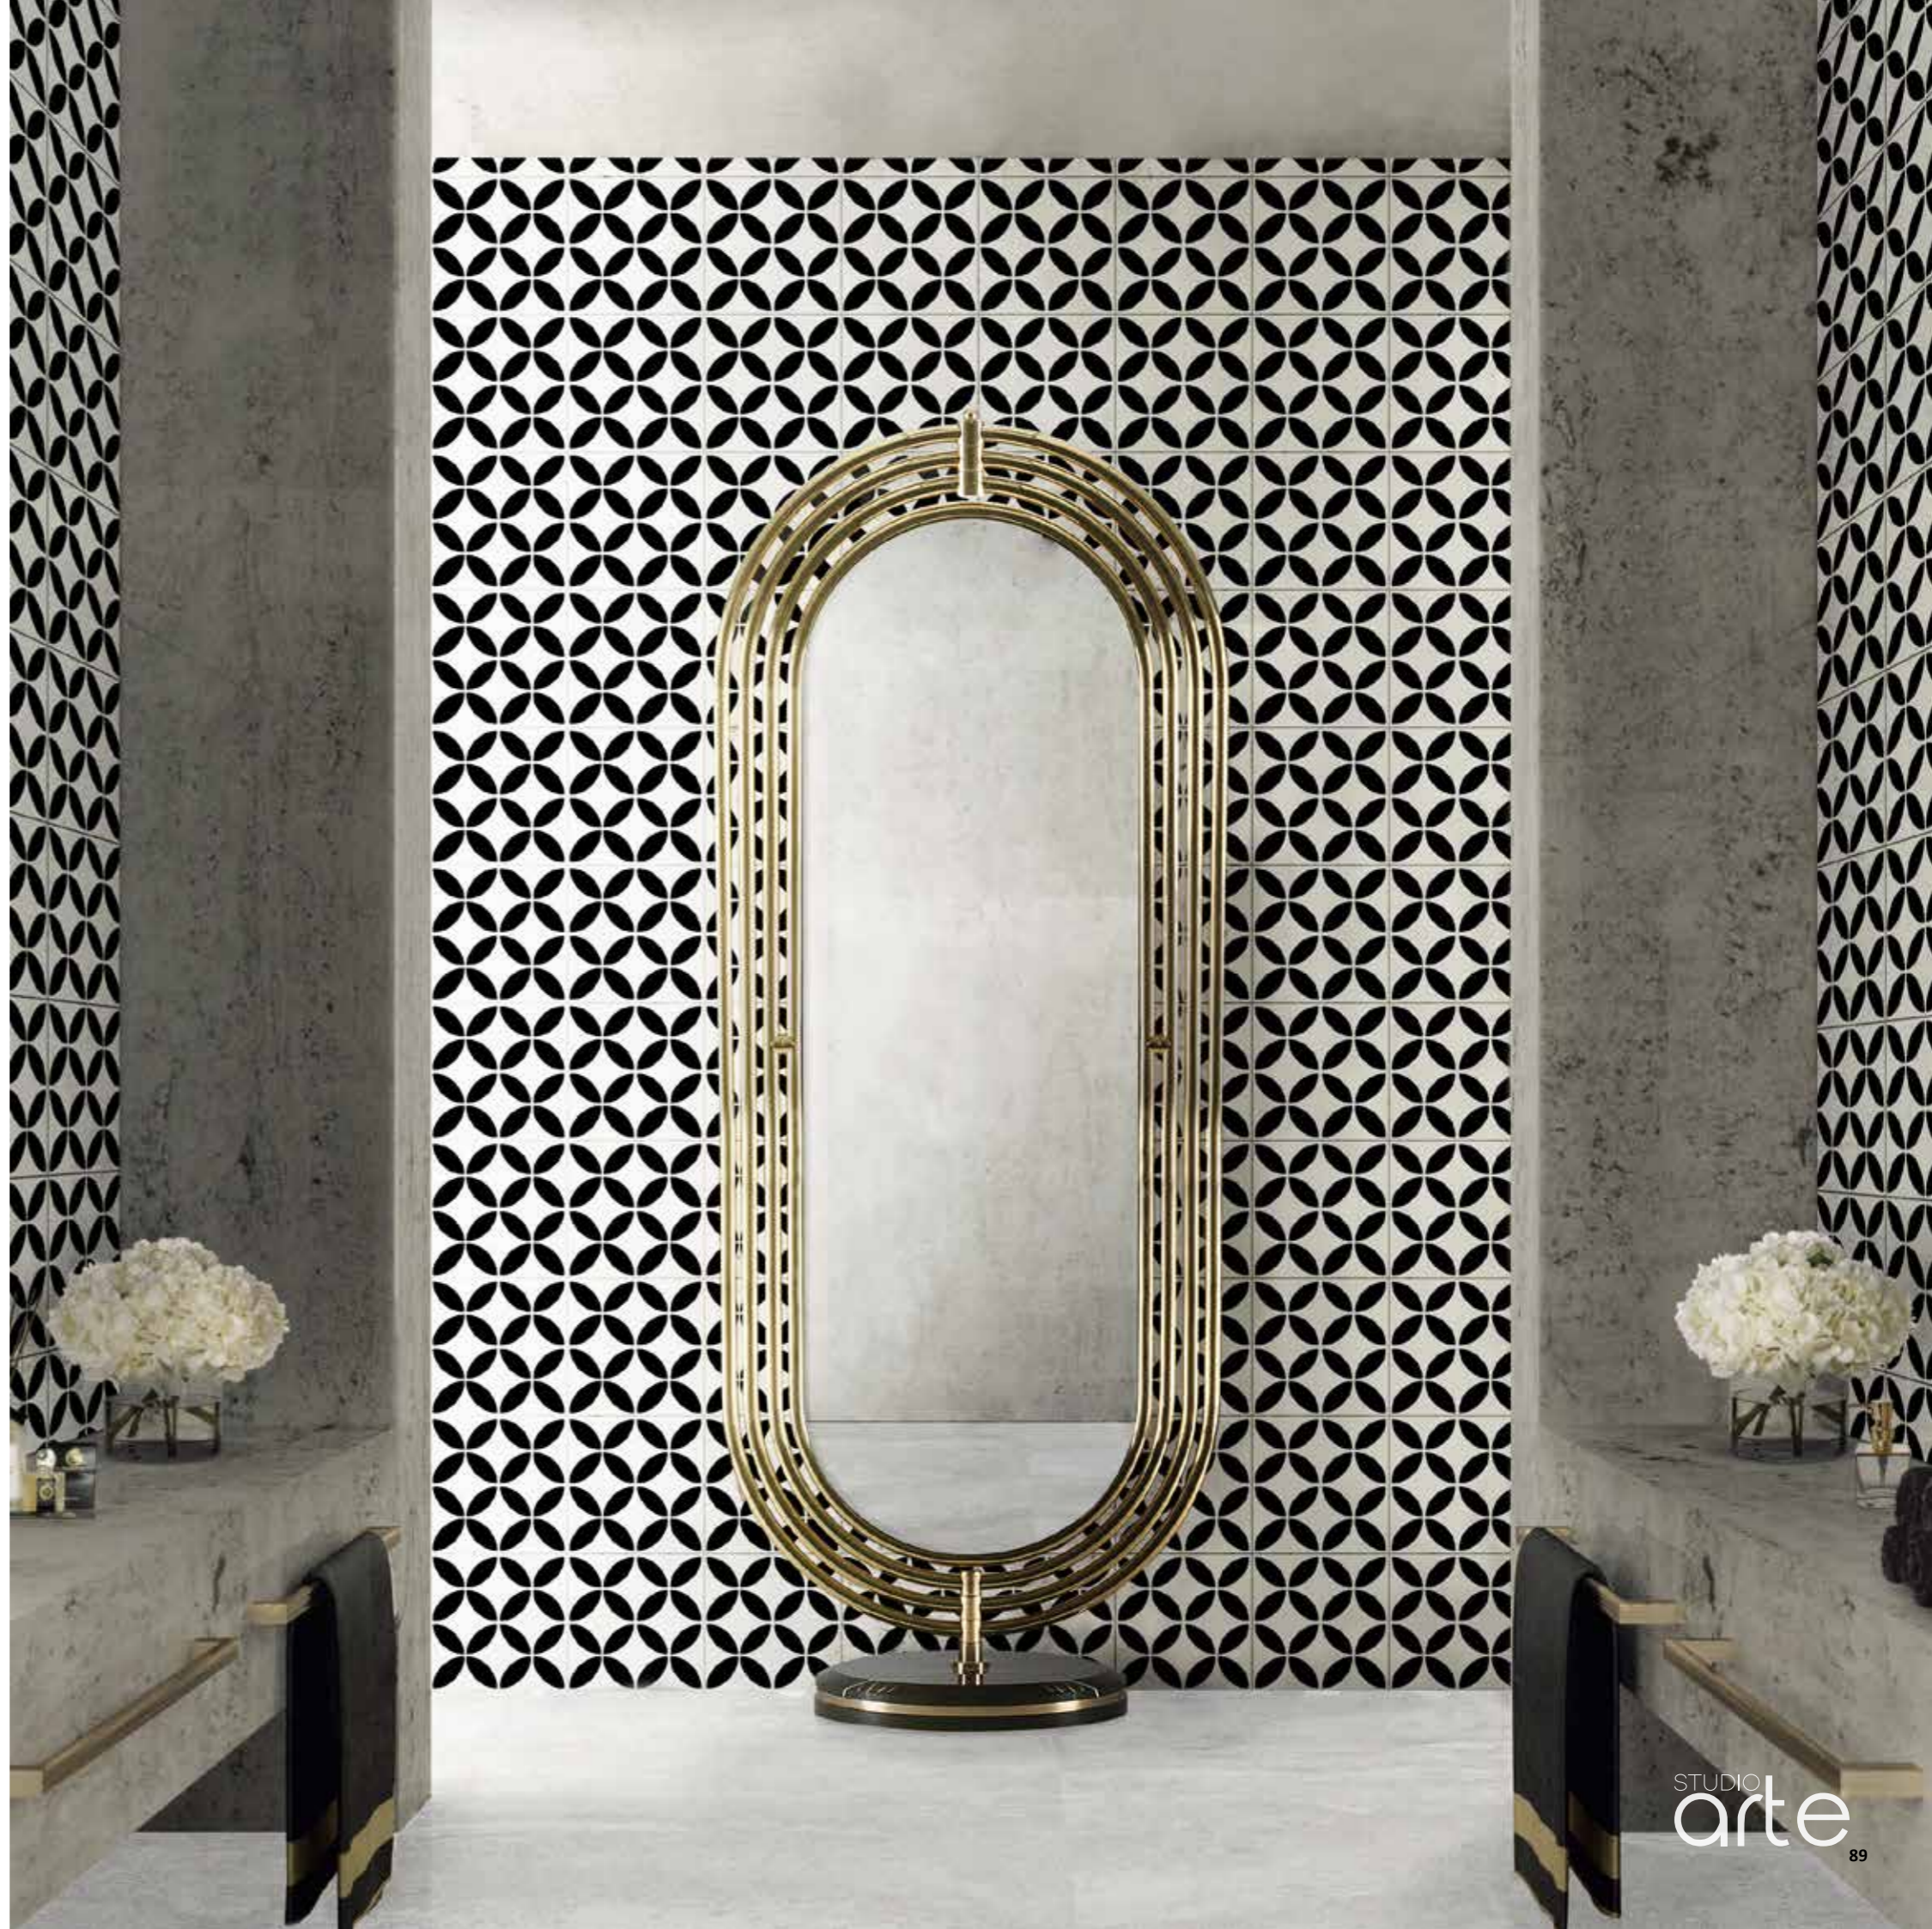

MVG1335
VICTORIA

450mm x 450mm x 9mm | 6 tiles/box | 1,22m²/box
Ceramic - Shade V1

Matt
450x450

USES: Wall | Floor | Indoor | Outdoor | Wet Area