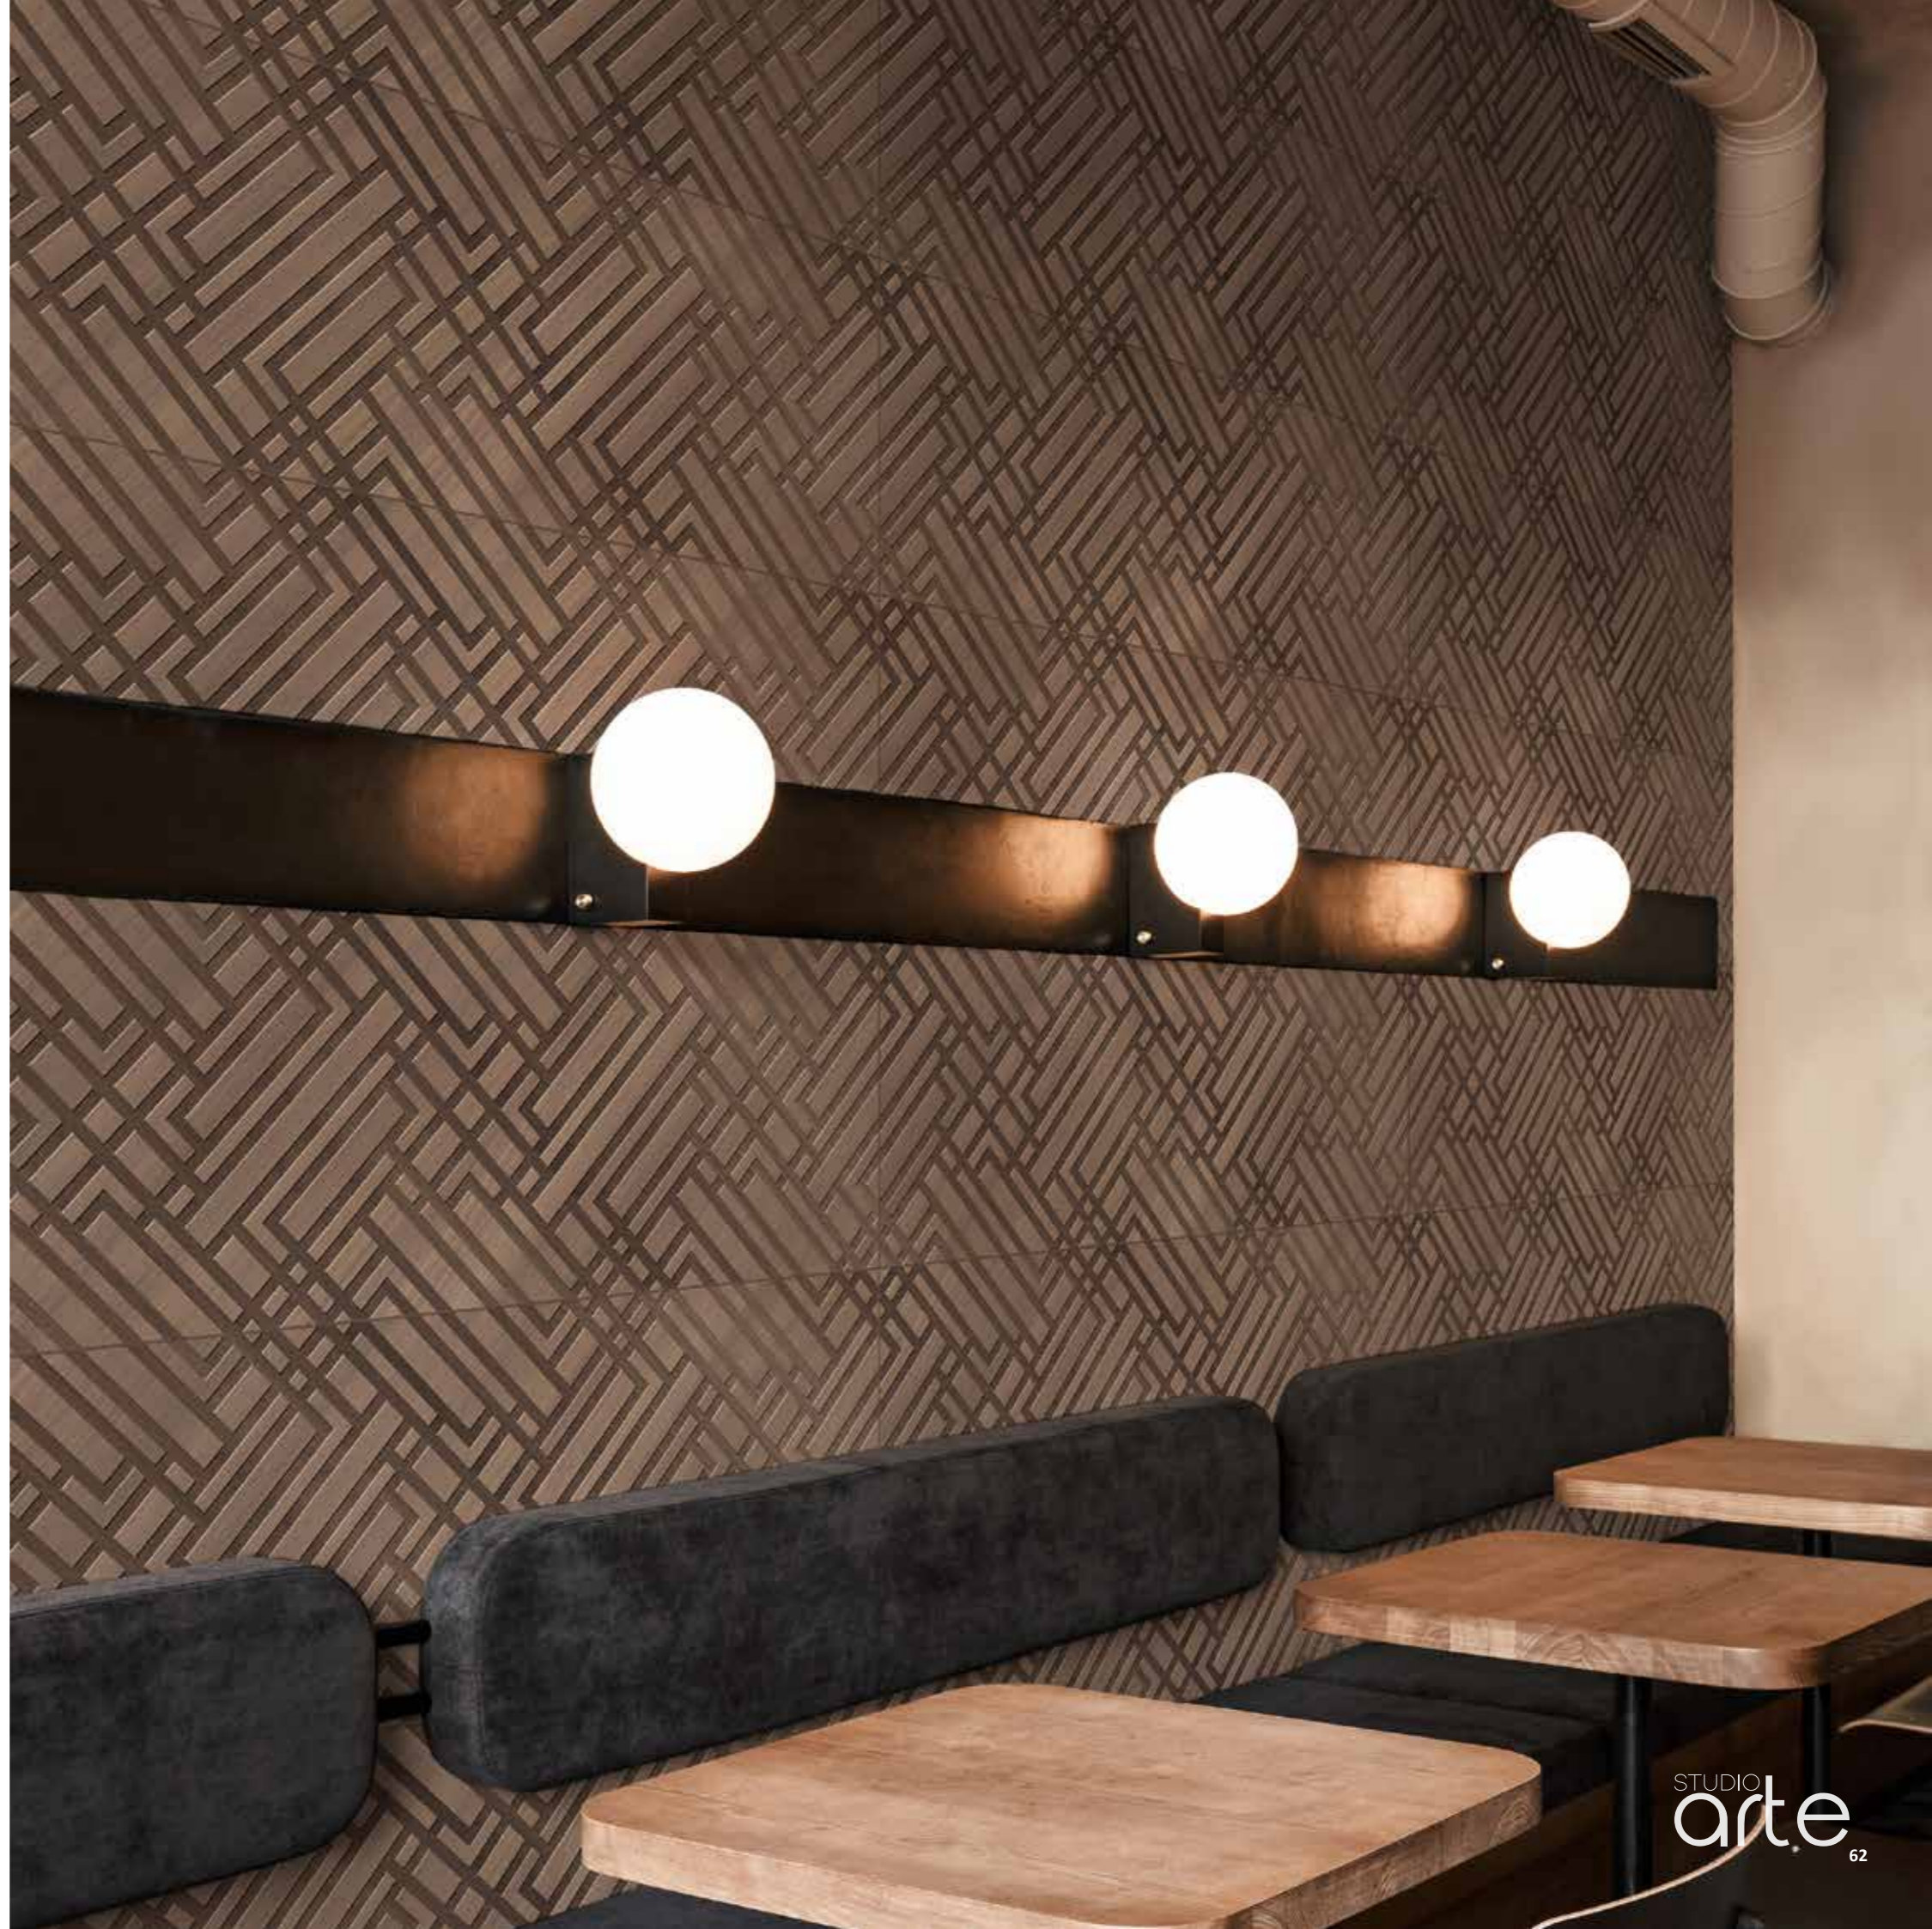

MVG1072
EUKALYPT CROSS MARRON CACAO

398mm x1198mm x 10,1mm | 3 tiles/box | 1,44m²/box
Ceramic - Shade V1

Matt
400x1200

USES: Wall | Indoor