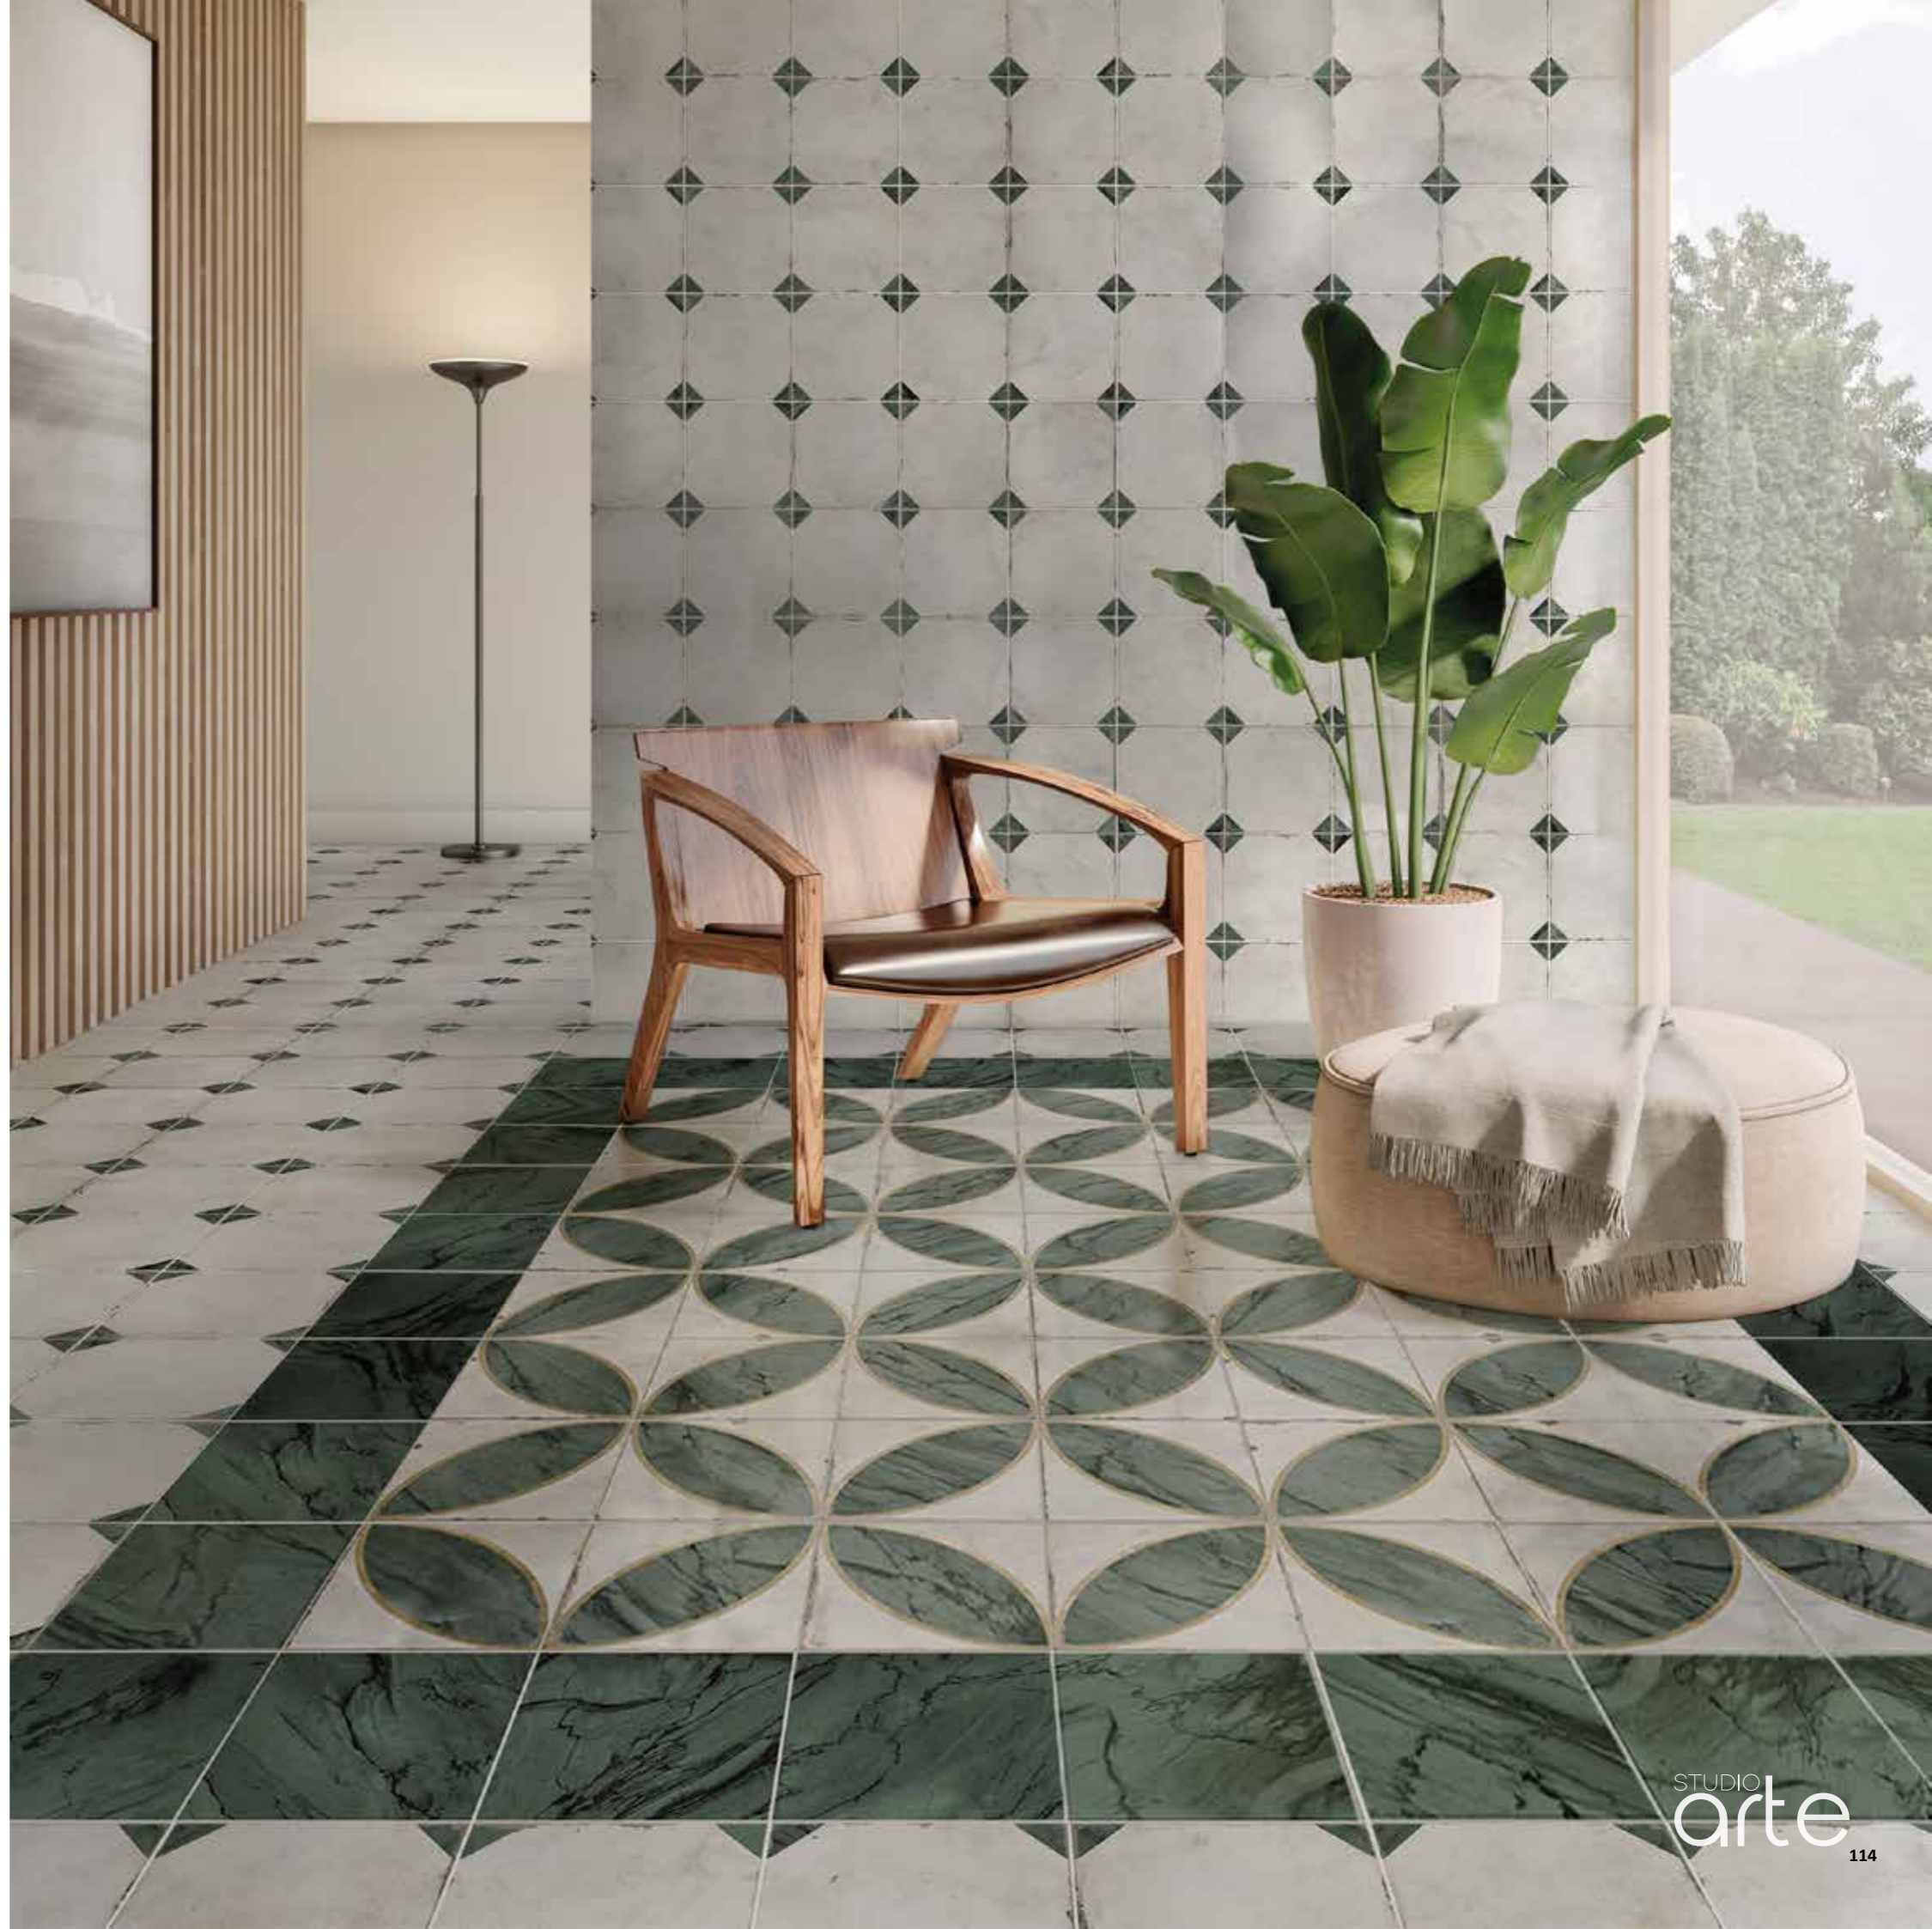

200mm x 200mm x 8mm | 14 tiles/box | 0,56m²/box
Porcelain - Shade V1 | R10

Matt
200x200

USES: Wall | Floor | Indoor | Outdoor | Wet Area | Pool