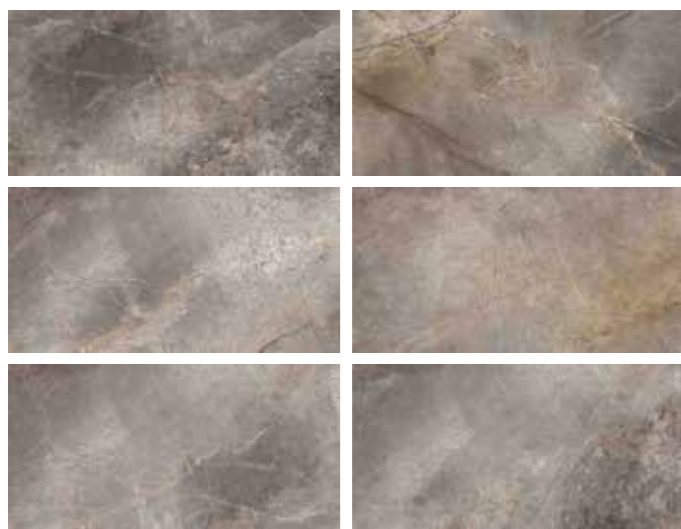

Satin  
60x120

USES: Wall | Floor | Indoor

MVG1109  
SILVER ONYX

600mm x 1200mm x 10mm | 2 tiles/box | 1,44m<sup>2</sup>/box  
Porcelain - Shade V2

Satin  
60x120

USES: Wall | Floor | Indoor

MVG827  
ARMANI ASTORIA