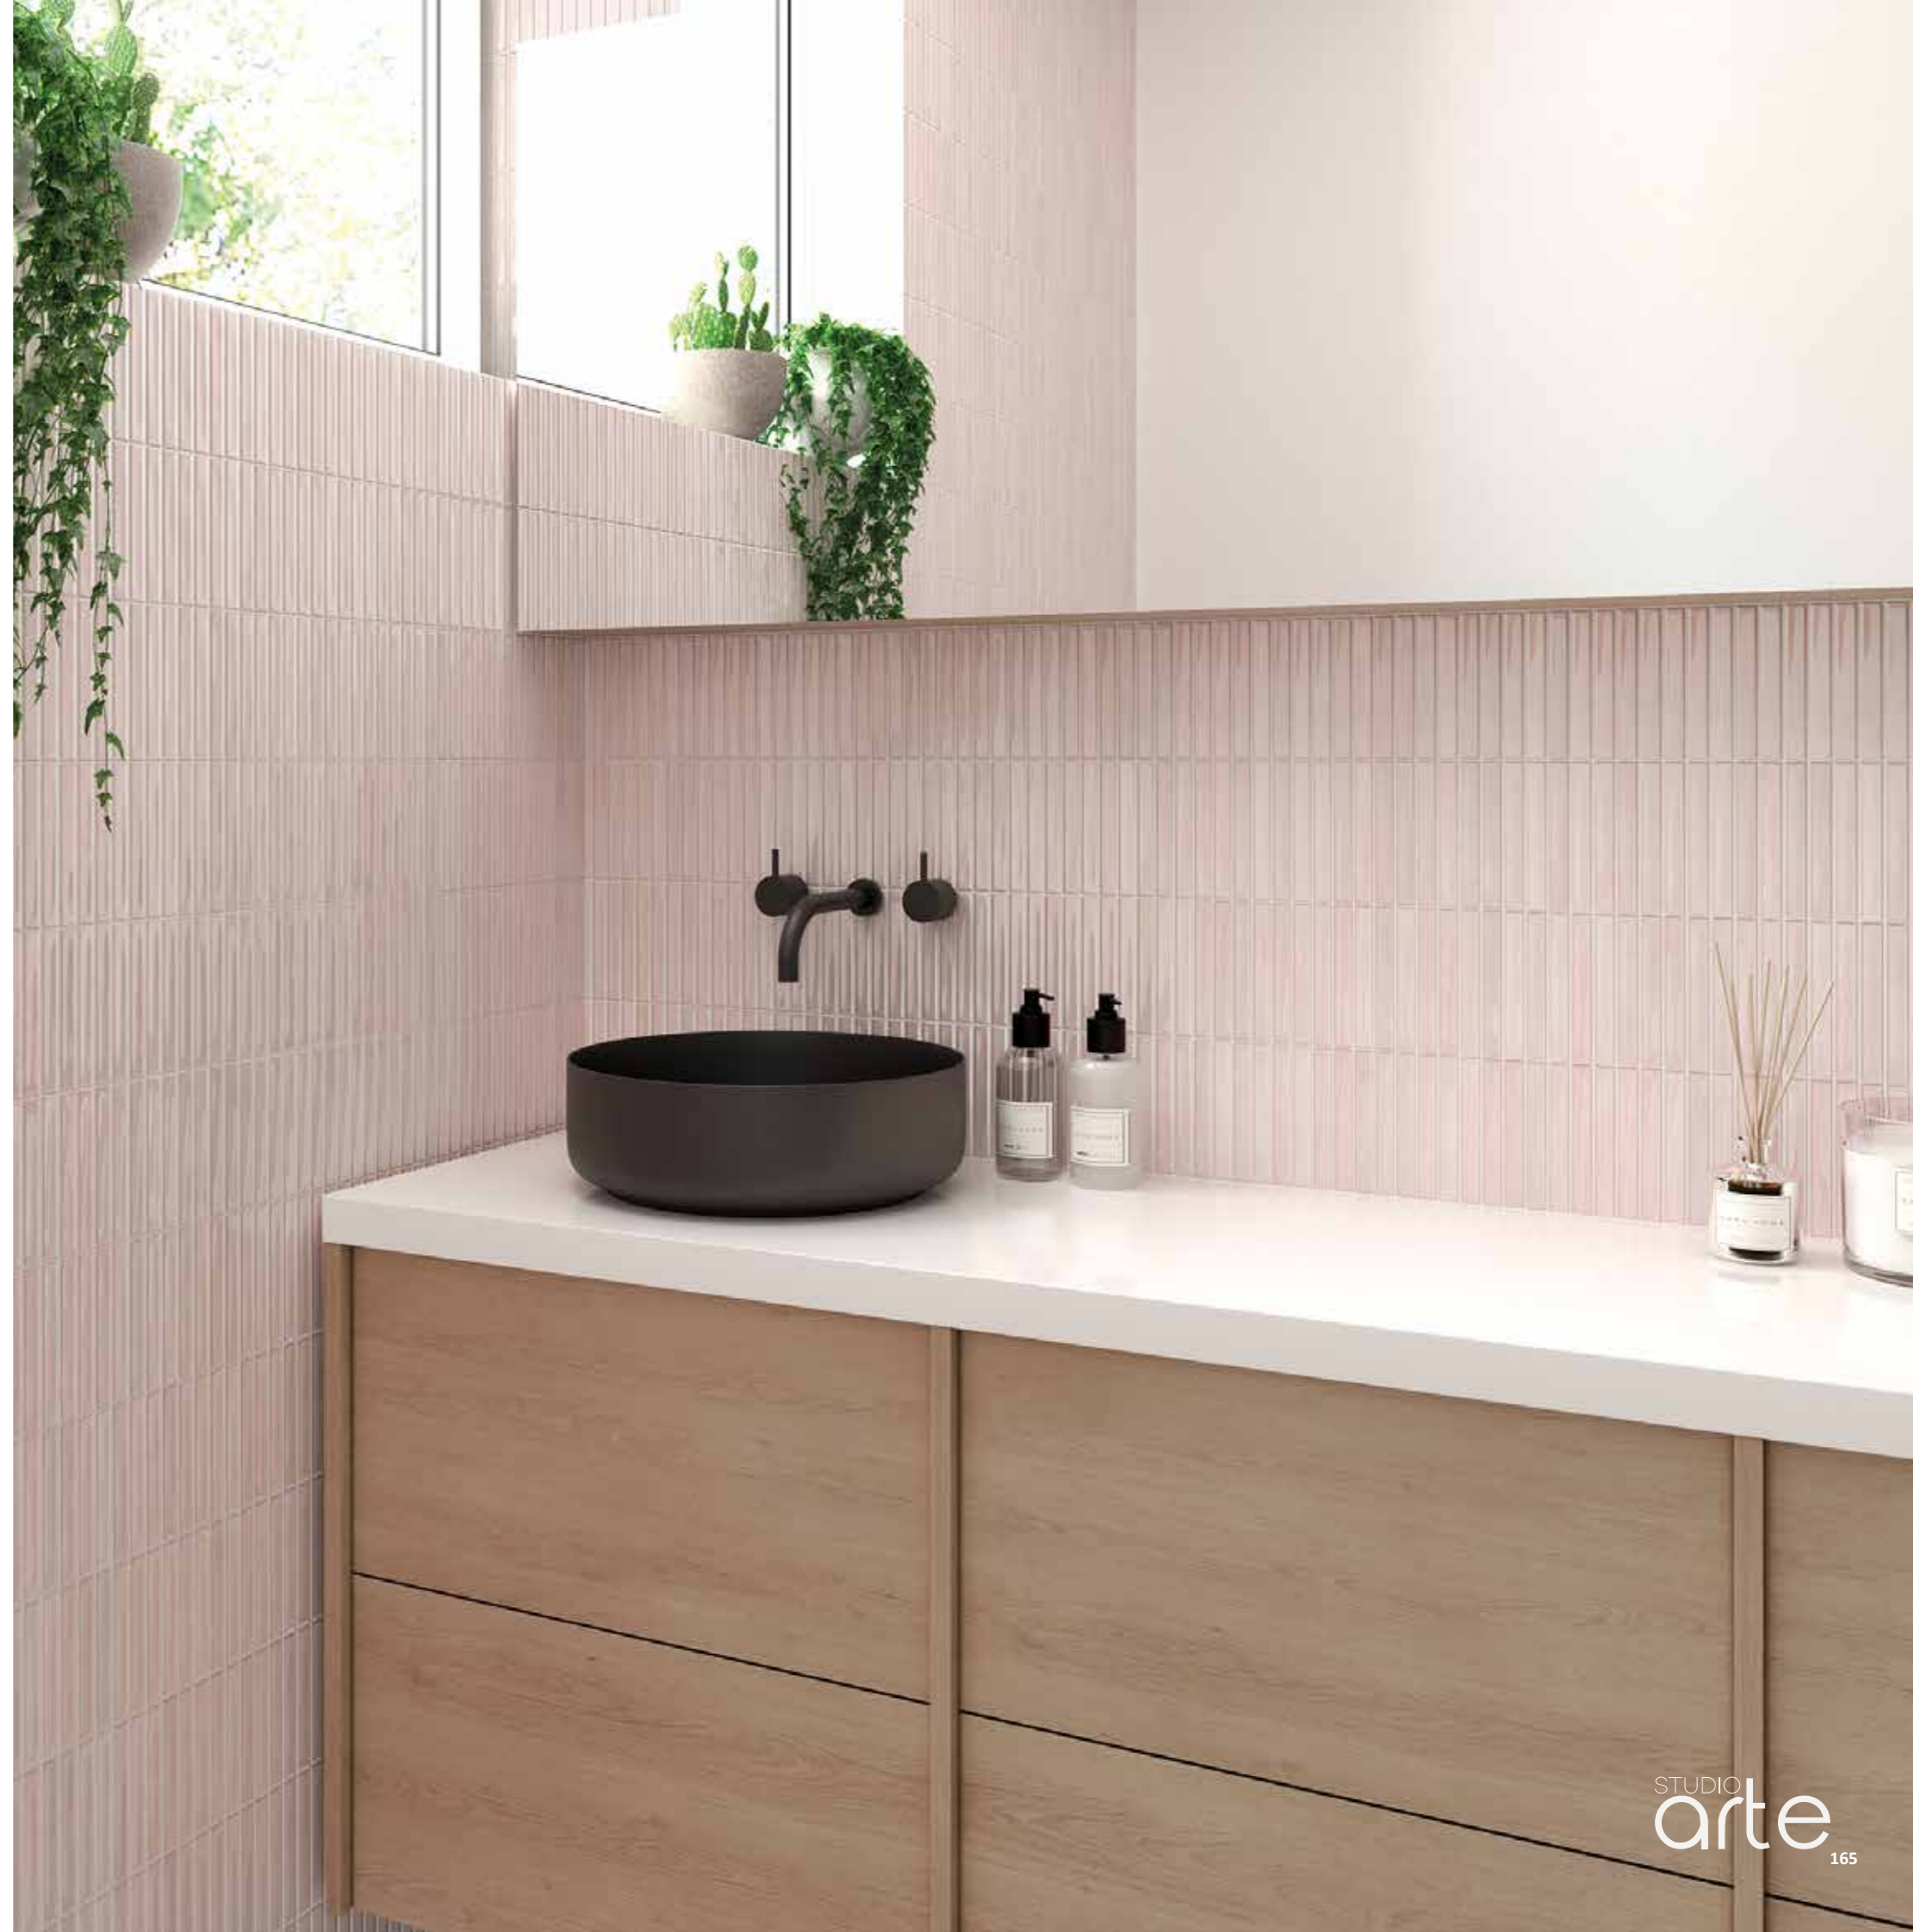

125mm x 250mm x 8,5mm | 14 tiles/box | 0,44m²/box
Porcelain - **Shade V3**

Glazed
125x250

USES: Wall | Indoor | Outdoor | Wet Area | Pool