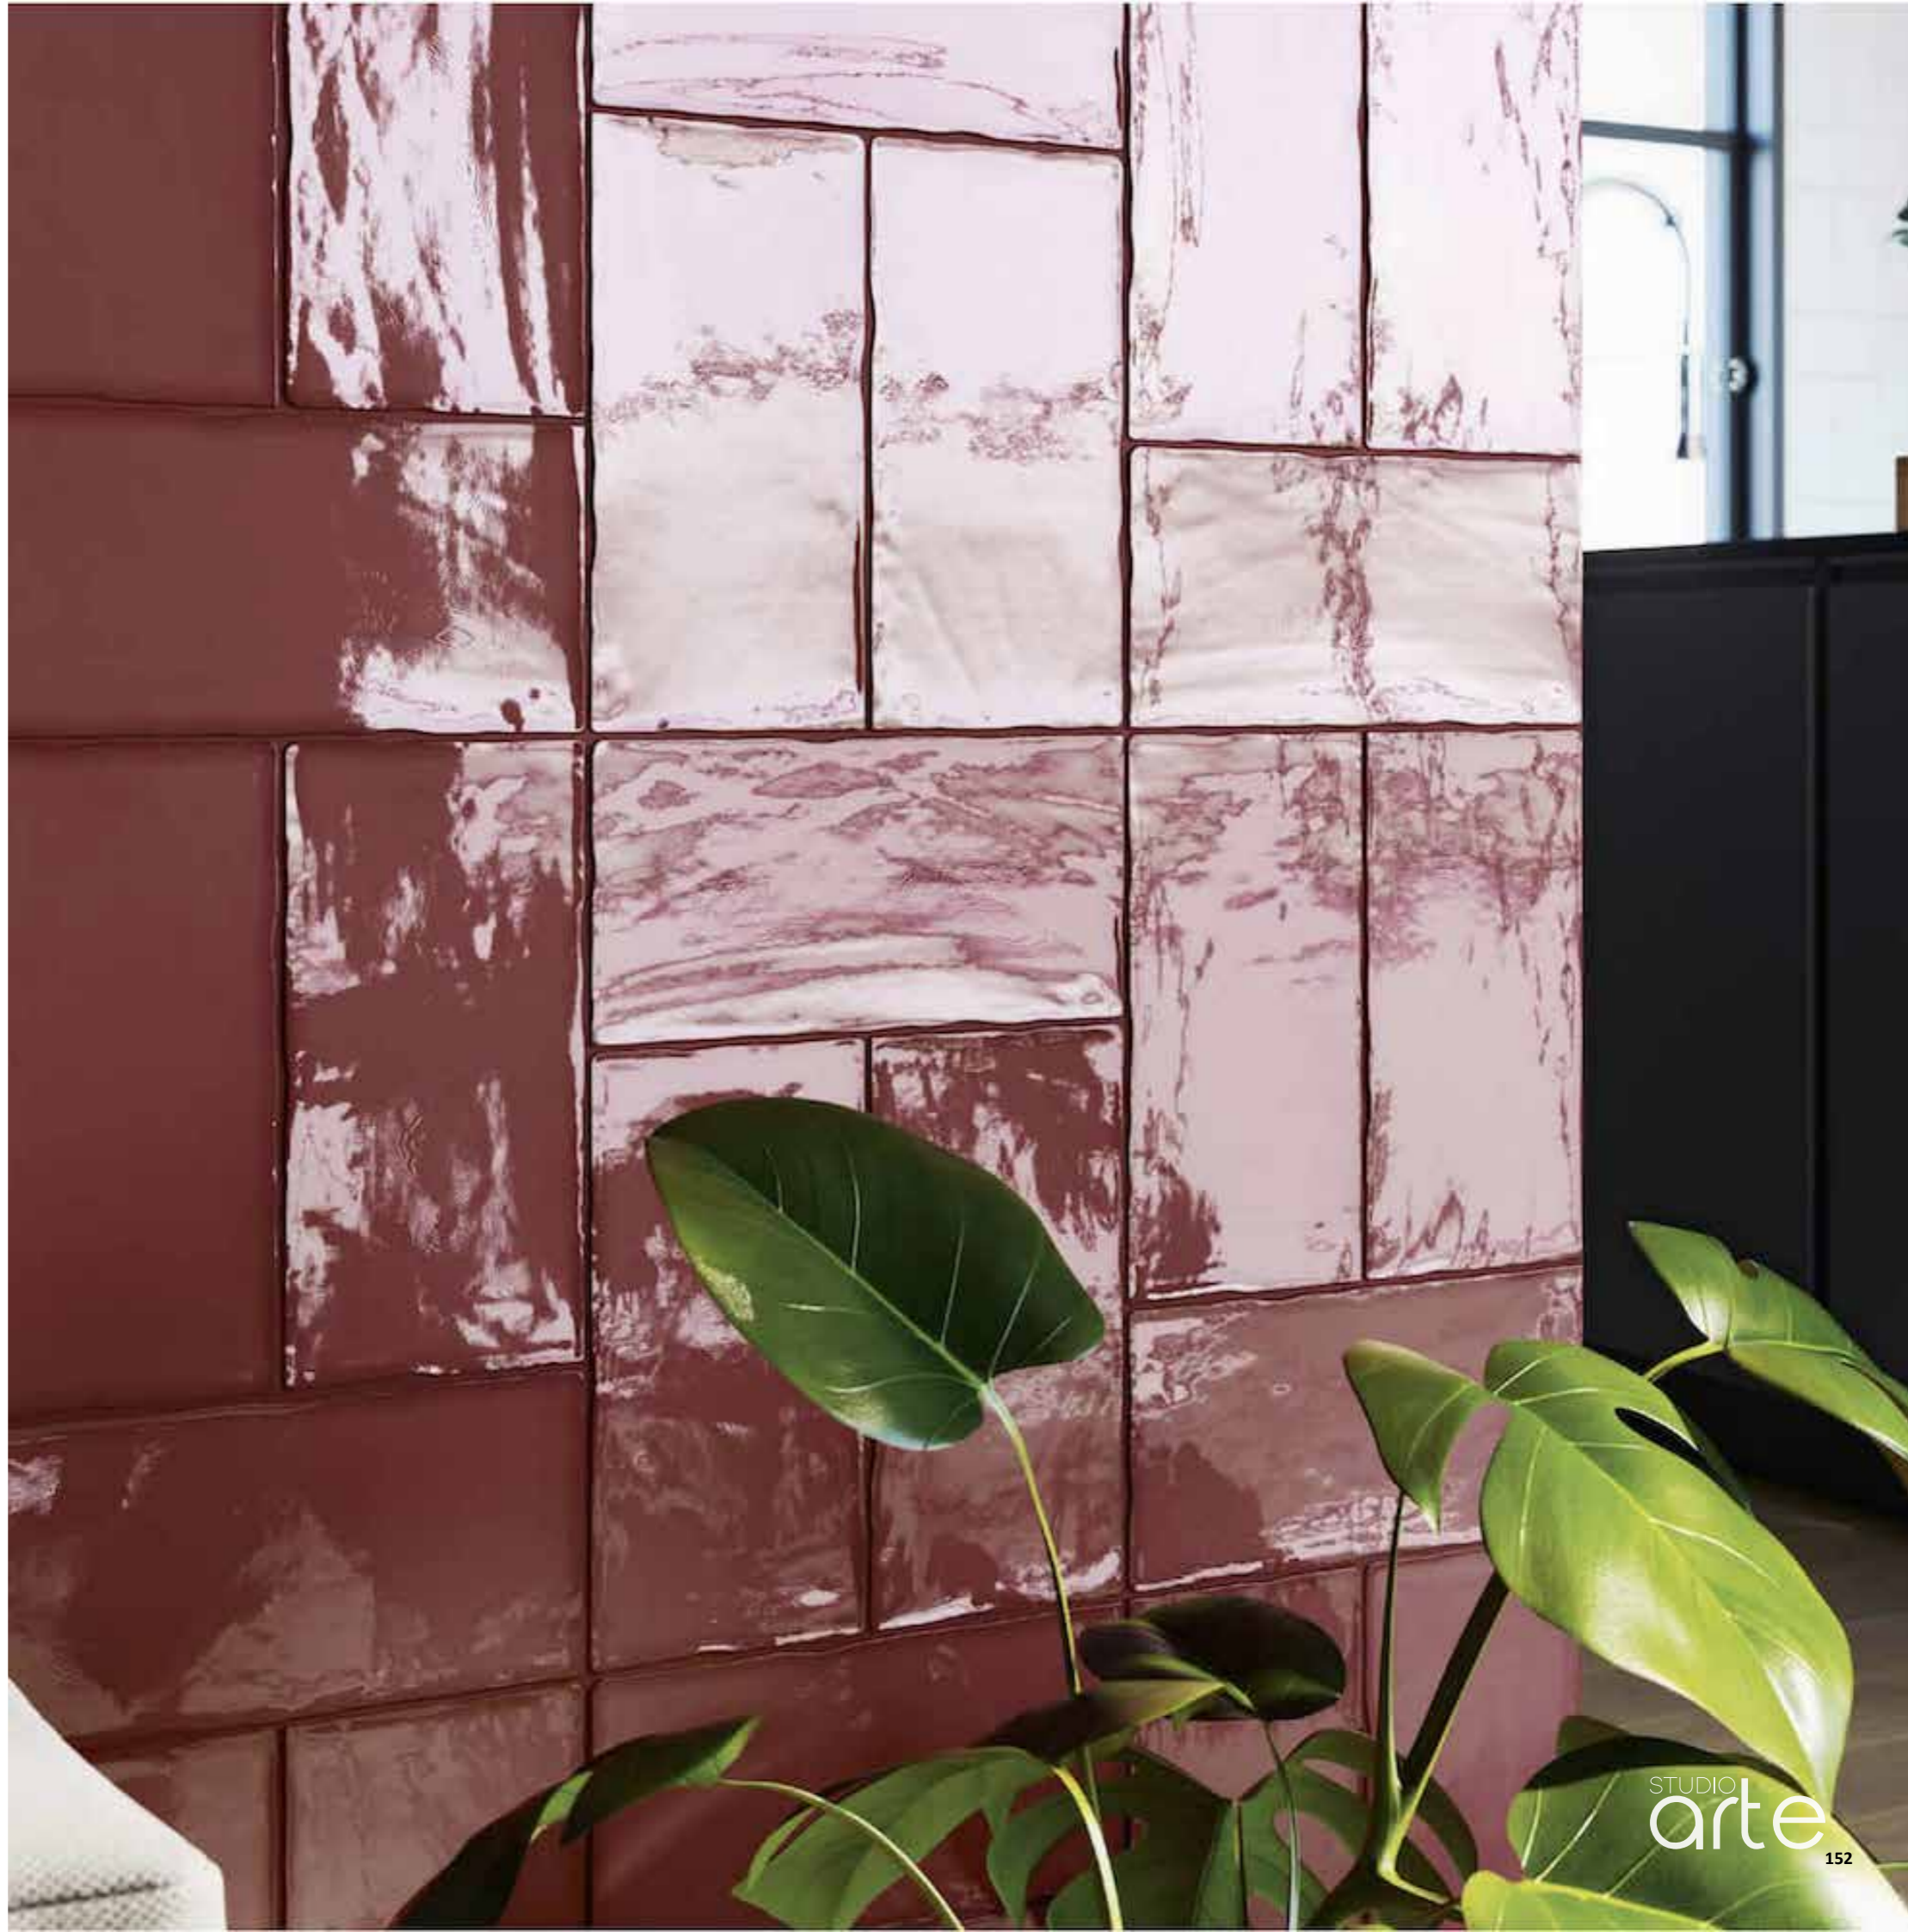

MVG1202
BOHEMIA DORSET WHITE

STA1203
BOHEMIA SHARK GREY

STA1204
BOHEMIA HISTORIC PINK

STA1205
BOHEMIA CRIMSON

STA1206
BOHEMIA FAIROAKS GREEN

125mm x 250mm x 8mm | 27 tiles/box | 0,84m²/box
Ceramic - **Shade V2**

Gloss
125x250

USES: Wall | Indoor | Wet Area