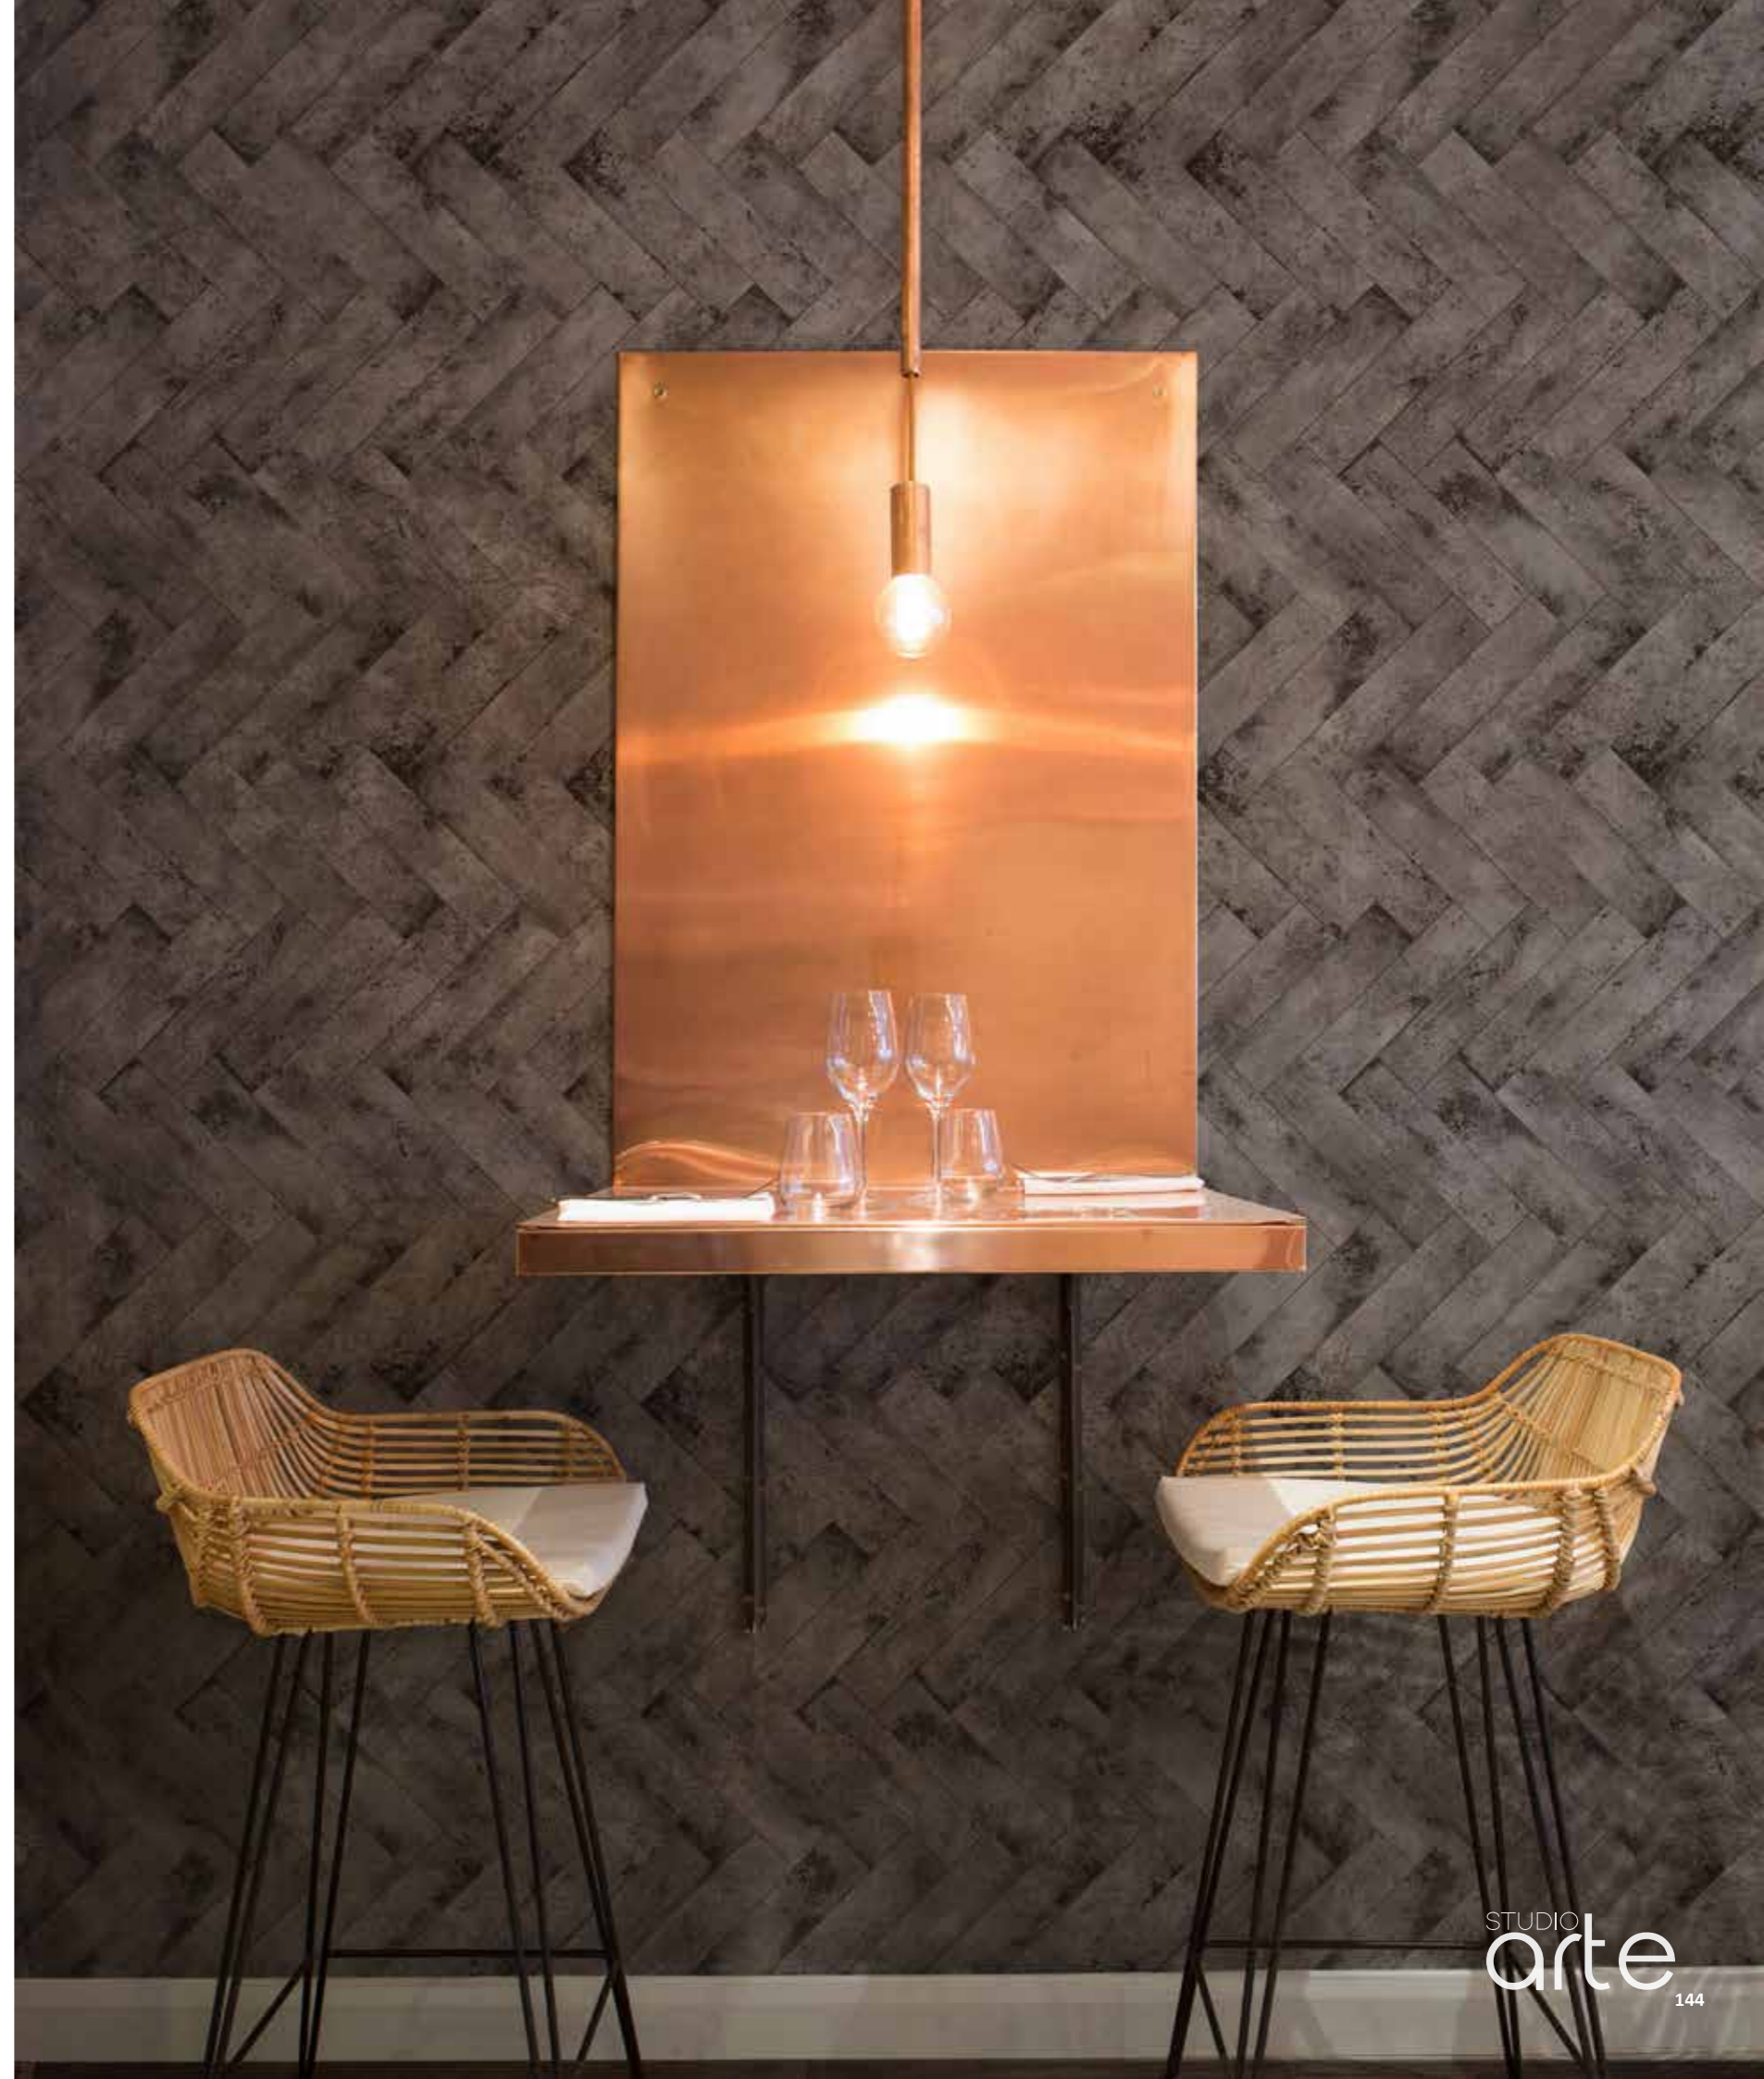

75mm x 300mm x 7mm | 26 tiles/box | 0,59m²/box
Ceramic - Shade V3

Gloss
75x300

USES: Wall | Indoor | Wet Area