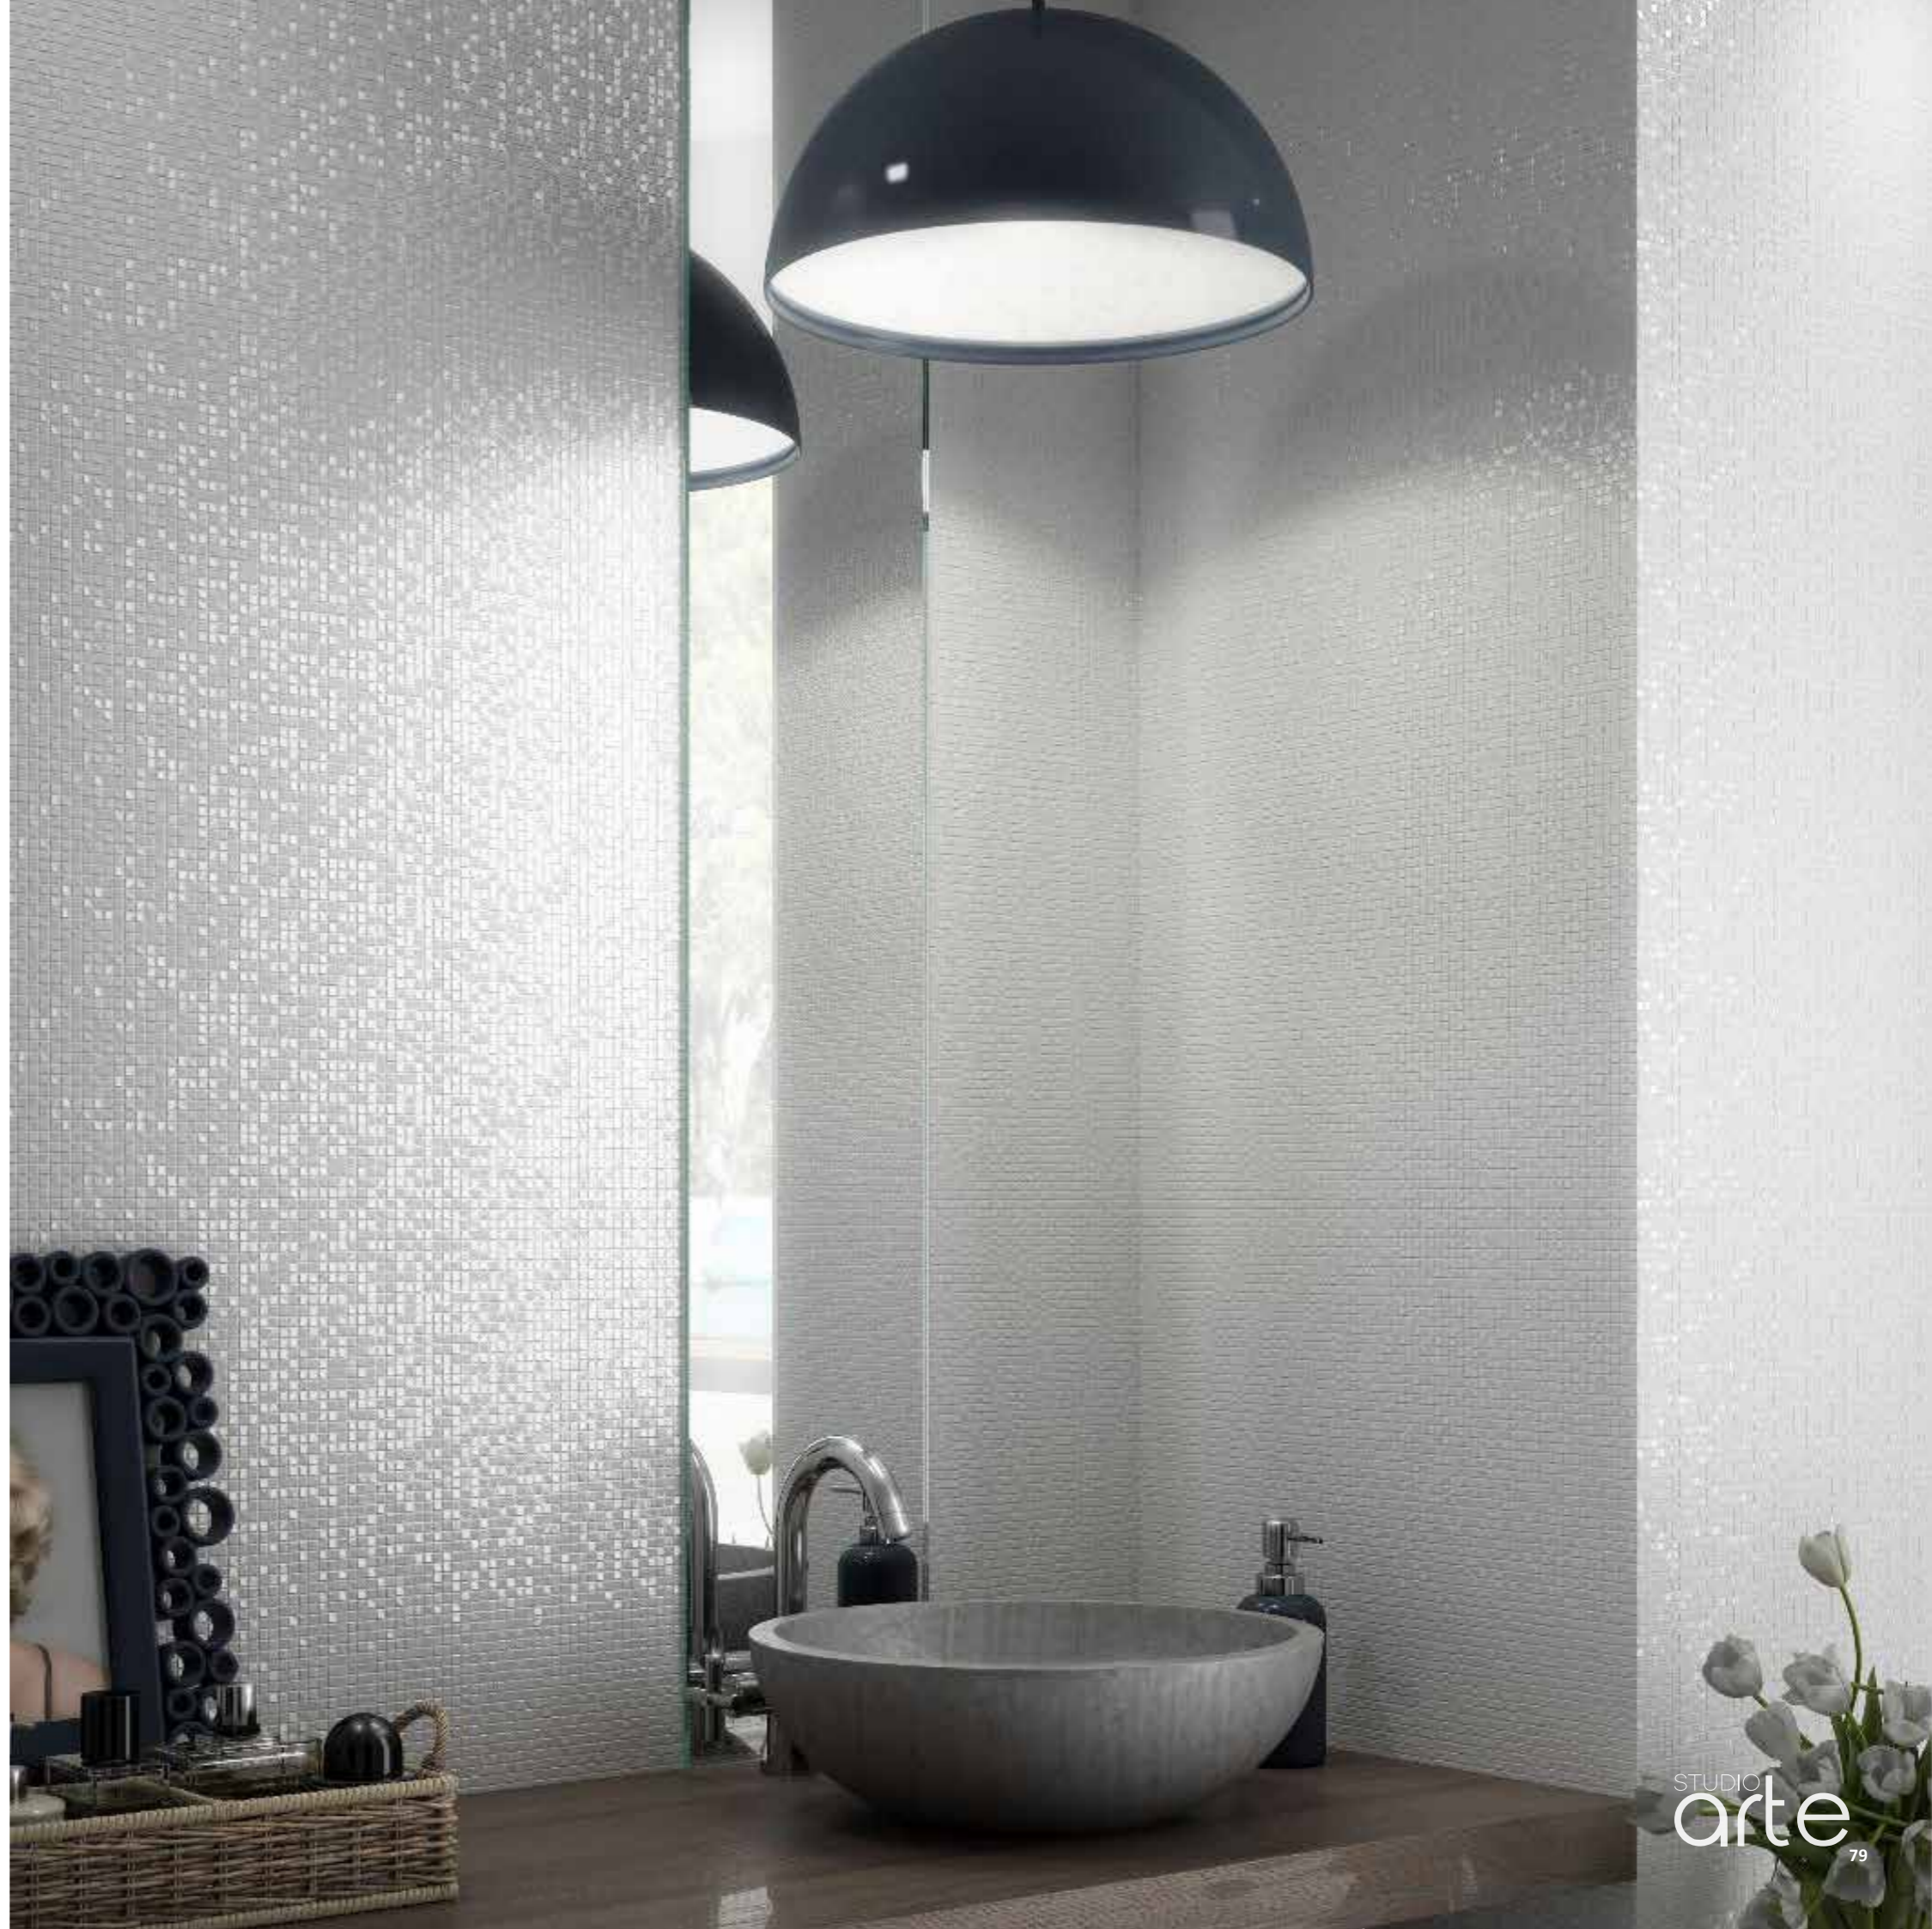

USES: Wall | Indoor | Outdoor | Wet Area | Pool

MVG1446  
DESTIL BLANCO

298mm x 898mm x 10,6mm | 4 tiles/box | 1,08m<sup>2</sup>/box  
Ceramic - **Shade V1**

Gloss  
300x900

USES: Wall | Indoor

MVG1074  
GLAZE BLANCO