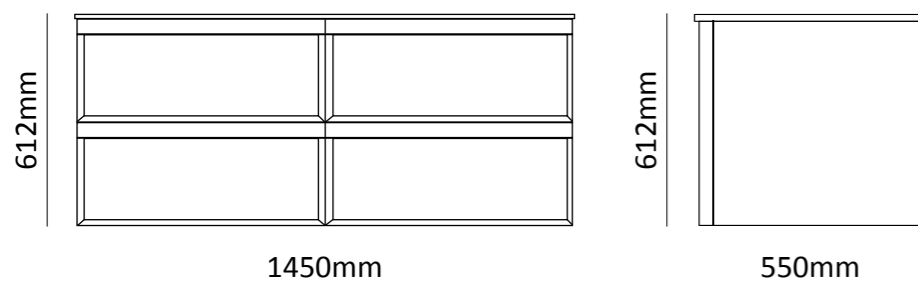

SIZE | 1800mm x 580mm x 845mm

MVG1712  
FRAME SINGLE

MVG1713  
FRAME DOUBLE

- Waterproof MDF Material
- Ceramic basin, easy clean up and maintenance free
- Main cabinet with soft-close drawers
- Concealed handle