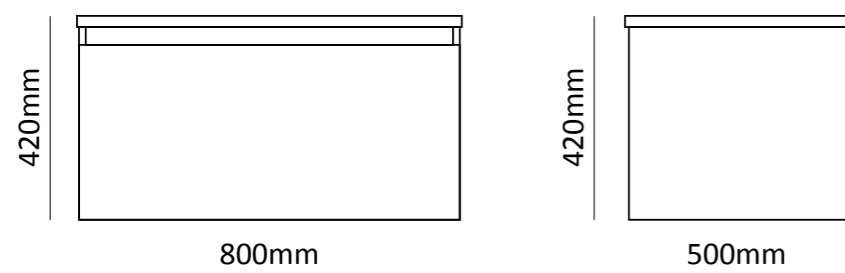

MVG1465
JUICY WHITE

MVG1614
MIDNIGHT BLACK

- Glass
- Solid Surface Composition
- Easy clean up and maintenance free
- Main cabinet with one soft close drawer
- 45° concealed handle
- Concealed LED sensor light above drawer

SIZE | 800mm x 420mm x 500mm