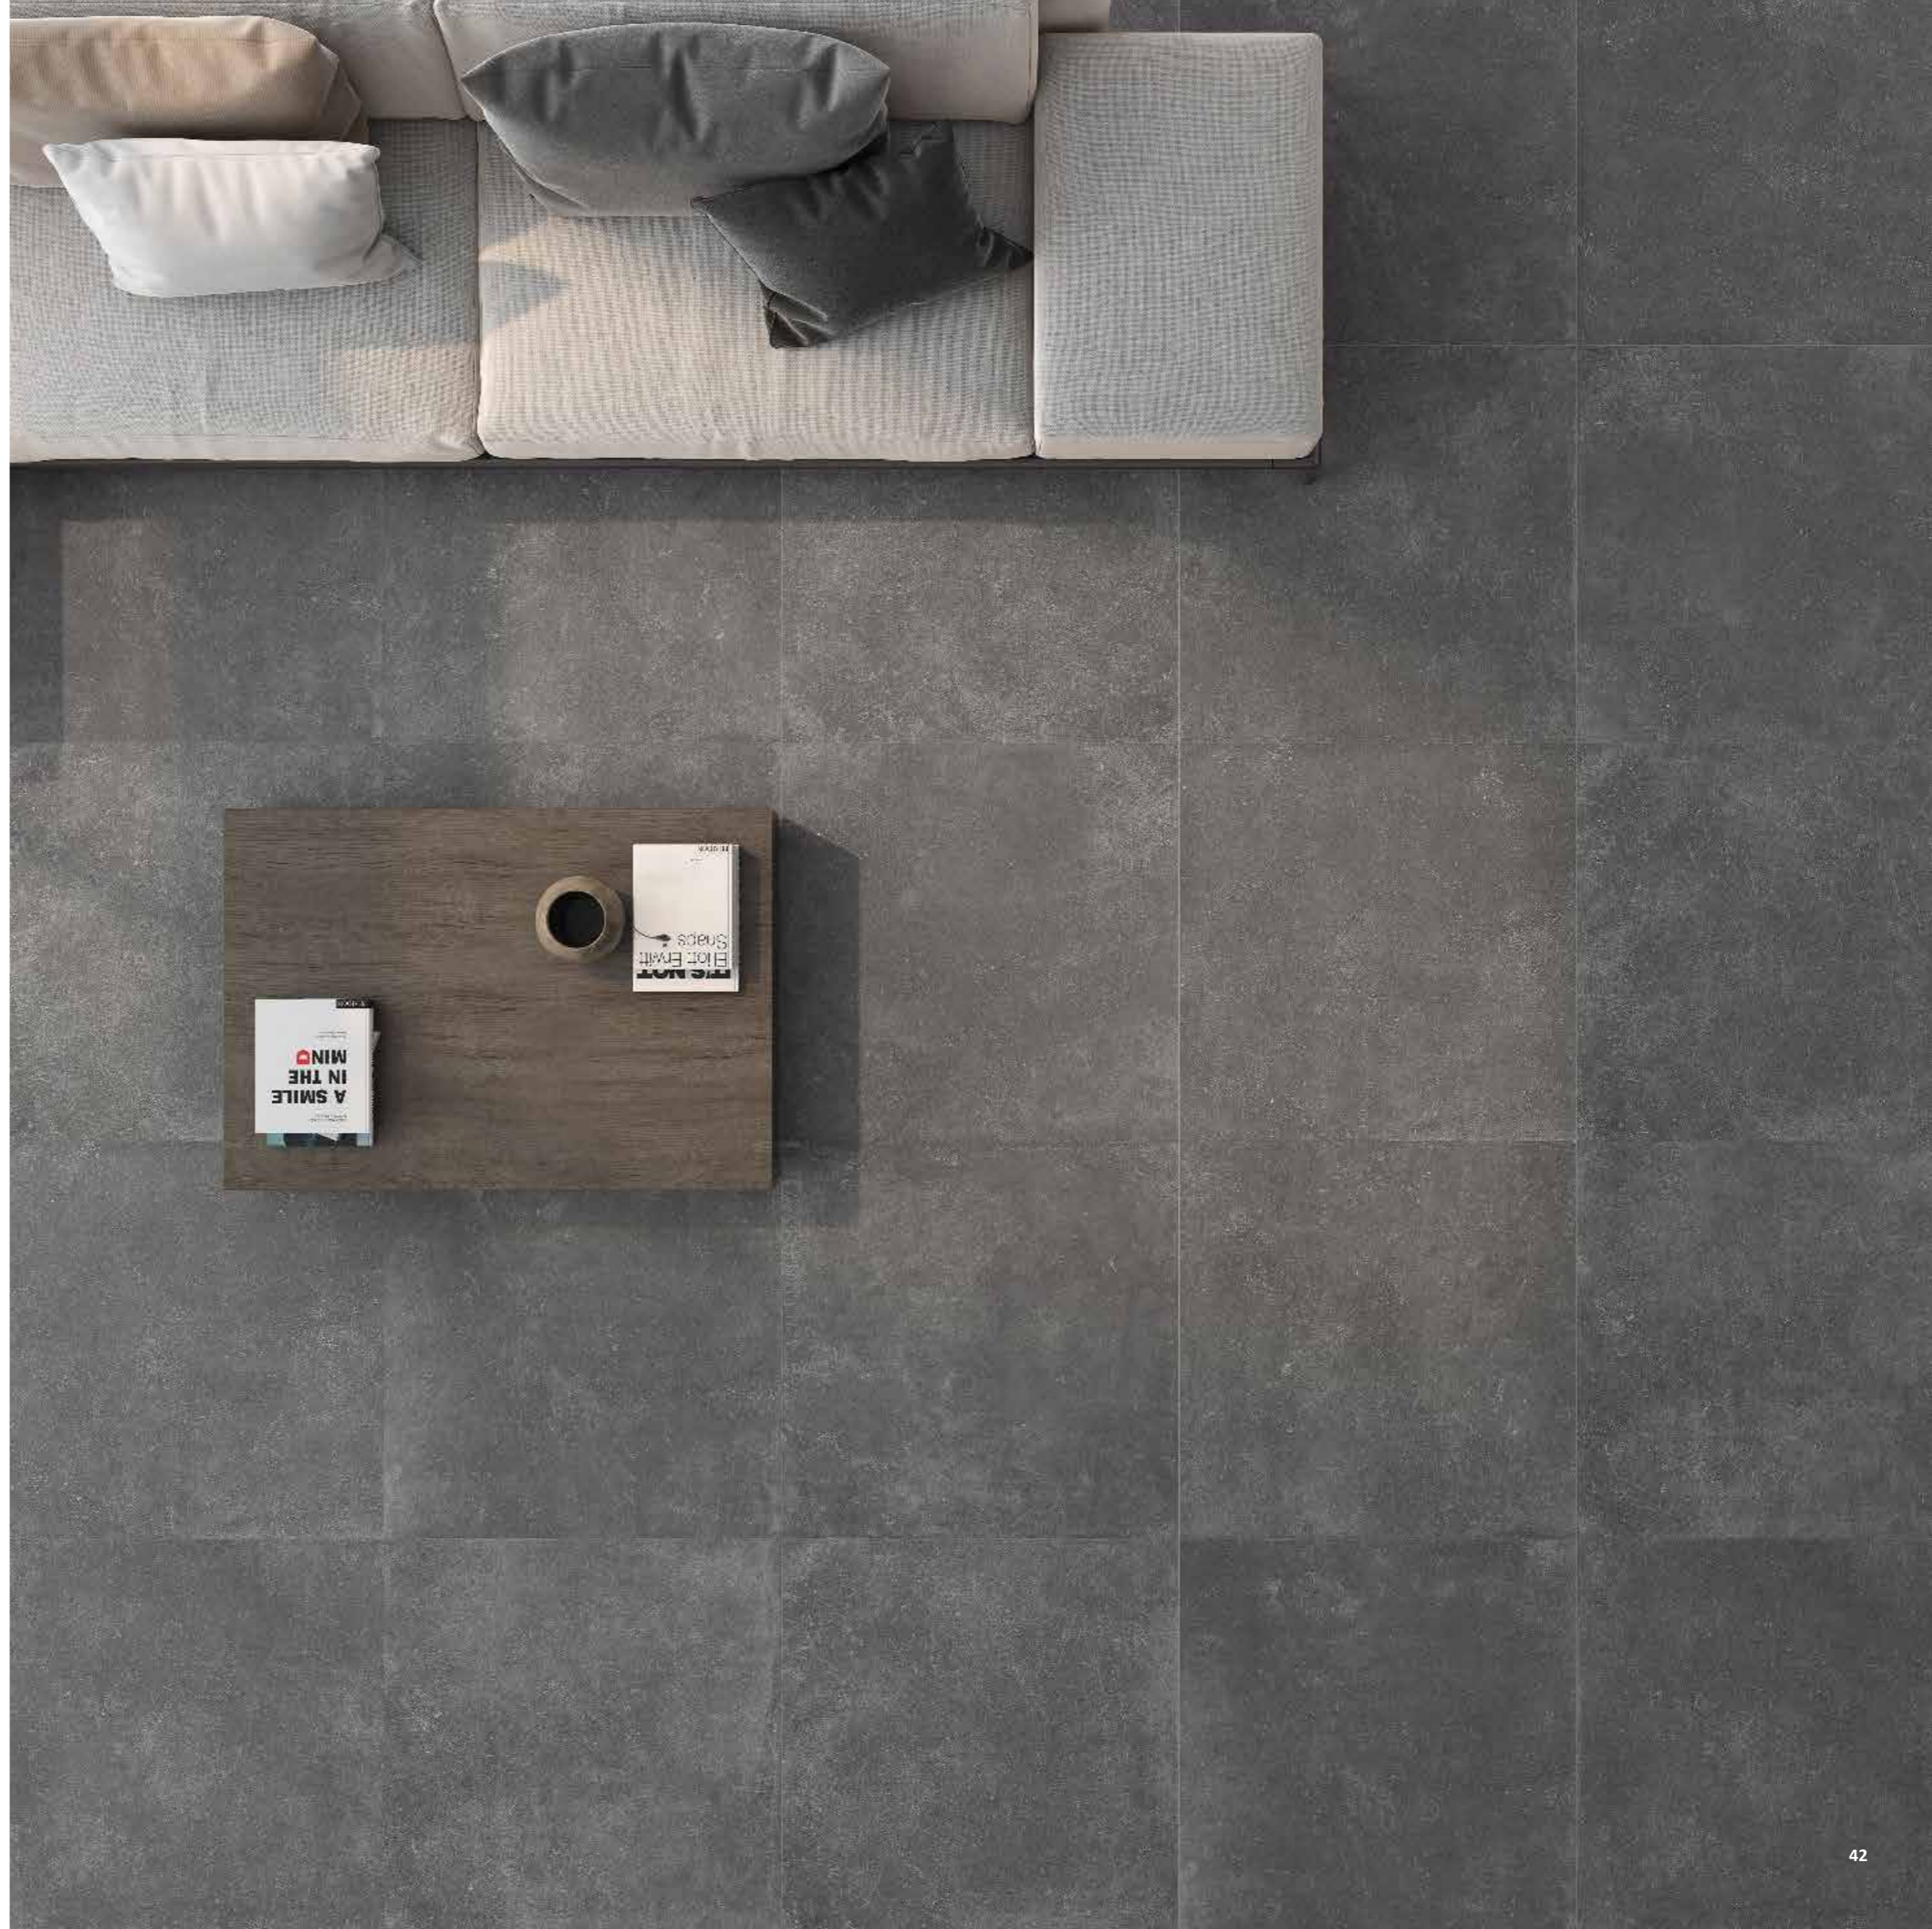

USES: Wall | Floor | Indoor | Outdoor | Wet Area | Anti-slip